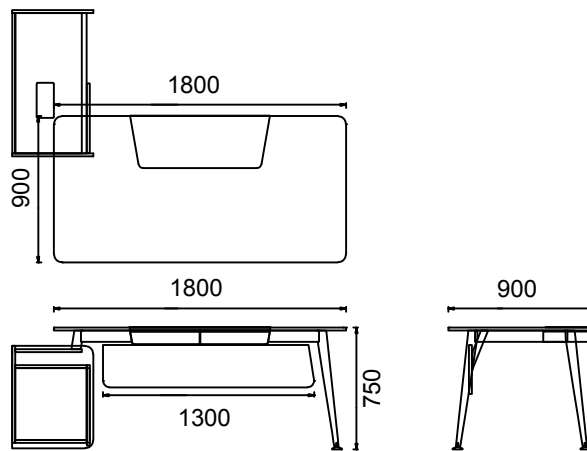

### DIMENSIONS

M4Y90180 - MIO EXECUTIVE DESK 90x180

M4Y90200 - MIO EXECUTIVE DESK 90x200

Measurements are in millimeters.

## MIO EXECUTIVE DESKS WITH SIDE UNIT

### DIMENSIONS

MEY90180 - MIO EXECUTIVE DESK WITH SIDE UNIT 90x180

MEY90200 - MIO EXECUTIVE DESK WITH SIDE UNIT 90x200

Measurements are in millimeters.

### DIMENSIONS

M3Y90180 - MIO THREE-LEGGED EXECUTIVE DESK 90x180

M3Y90200 - MIO THREE-LEGGED EXECUTIVE DESK 90x200

Measurements are in millimeters.