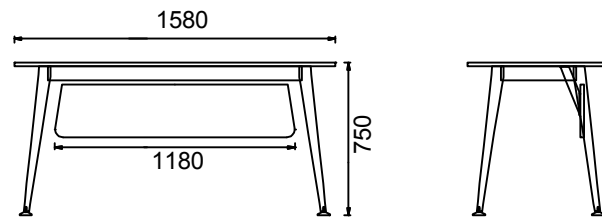

### DIMENSIONS

M3T90180 - MIO EXECUTIVE DESK WITH MEETING TABLE 110x180

M3T90200 - MIO EXECUTIVE DESK WITH MEETING TABLE 110x200

Measurements are in millimeters.

### DIMENSIONS

M4C80160 - MIO SUPERVISOR DESK 80x160

M4C80180 - MIO SUPERVISOR DESK 80x180

Measurements are in millimeters.