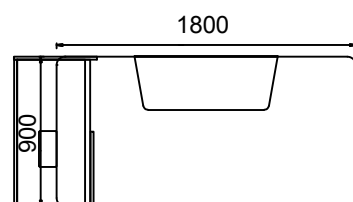

### DIMENSIONS

M4Y90180 - MIO EXECUTIVE DESK 90x180

M4Y90200 - MIO EXECUTIVE DESK 90x200

Measurements are in millimeters.

## MIO EXECUTIVE DESKS WITH SIDE UNIT

### DIMENSIONS

MEY90180 - MIO EXECUTIVE DESK WITH SIDE UNIT 90x180

MEY90200 - MIO EXECUTIVE DESK WITH SIDE UNIT 90x200

Measurements are in millimeters.