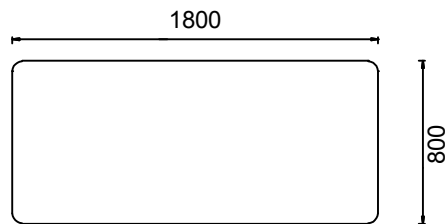

### DIMENSIONS

M3Y90180 - MIO THREE-LEGGED EXECUTIVE DESK 90x180

M3Y90200 - MIO THREE-LEGGED EXECUTIVE DESK 90x200

Measurements are in millimeters.

## MIO EXECUTIVE DESKS WITH MEETING TABLE

### DIMENSIONS

M3T90180 - MIO EXECUTIVE DESK WITH MEETING TABLE 110x180

M3T90200 - MIO EXECUTIVE DESK WITH MEETING TABLE 110x200

Measurements are in millimeters.

### DIMENSIONS

M4C80160 - MIO SUPERVISOR DESK 80x160

M4C80180 - MIO SUPERVISOR DESK 80x180

Measurements are in millimeters.