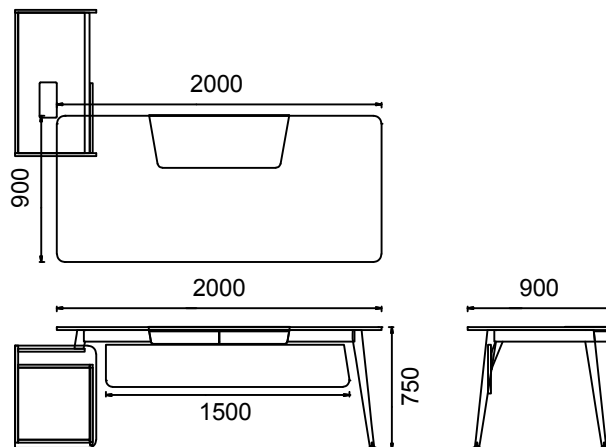

### DIMENSIONS

M4Y90180 - MIO EXECUTIVE DESK 90x180

M4Y90200 - MIO EXECUTIVE DESK 90x200

Measurements are in millimeters.

## MIO EXECUTIVE DESKS WITH SIDE UNIT

### DIMENSIONS

MEY90180 - MIO EXECUTIVE DESK WITH SIDE UNIT 90x180

MEY90200 - MIO EXECUTIVE DESK WITH SIDE UNIT 90x200

Measurements are in millimeters.

### DIMENSIONS

M3Y90180 - MIO THREE-LEGGED EXECUTIVE DESK 90x180

M3Y90200 - MIO THREE-LEGGED EXECUTIVE DESK 90x200

Measurements are in millimeters.