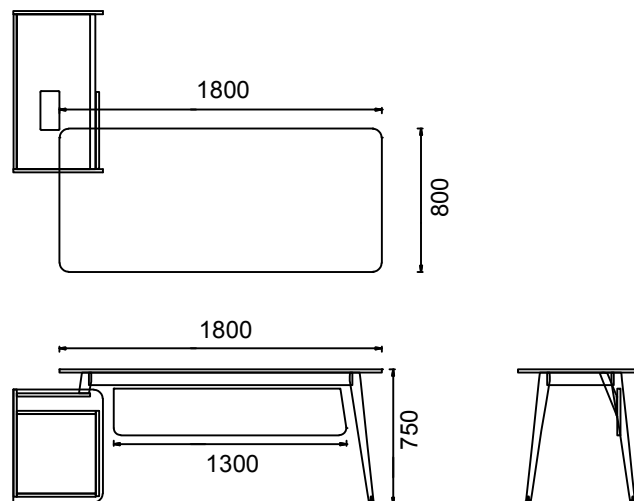

### DIMENSIONS

M3T90180 - MIO EXECUTIVE DESK WITH MEETING TABLE 110x180

M3T90200 - MIO EXECUTIVE DESK WITH MEETING TABLE 110x200

Measurements are in millimeters.

### DIMENSIONS

M4C80160 - MIO SUPERVISOR DESK 80x160

M4C80180 - MIO SUPERVISOR DESK 80x180

Measurements are in millimeters.

### DIMENSIONS

MEC80160 - MIO SUPERVISOR DESK WITH SIDE UNIT 80x160

MEC80180 - MIO SUPERVISOR DESK WITH SIDE UNIT 80x180

Measurements are in millimeters.

### DIMENSIONS

M3C80160 - MIO THREE-LEGGED SUPERVISOR DESK 80x160

M3C80180 - MIO THREE-LEGGED SUPERVISOR DESK 80x180

Measurements are in millimeters.