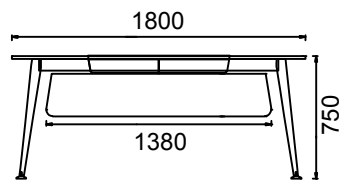

### DIMENSIONS

M4Y90180 - MIO EXECUTIVE DESK 90x180

M4Y90200 - MIO EXECUTIVE DESK 90x200

Measurements are in millimeters.