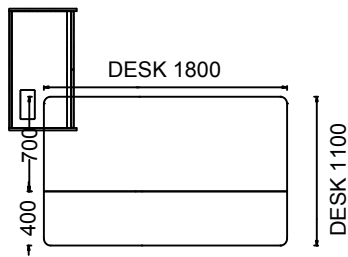

### DIMENSIONS

MEY90180 - MIO EXECUTIVE DESK WITH SIDE UNIT 90x180

MEY90200 - MIO EXECUTIVE DESK WITH SIDE UNIT 90x200

Measurements are in millimeters.

### DIMENSIONS

M3Y90180 - MIO THREE-LEGGED EXECUTIVE DESK 90x180

M3Y90200 - MIO THREE-LEGGED EXECUTIVE DESK 90x200

Measurements are in millimeters.

## MIO EXECUTIVE DESKS WITH MEETING TABLE

### DIMENSIONS

M3T90180 - MIO EXECUTIVE DESK WITH MEETING TABLE 110x180

M3T90200 - MIO EXECUTIVE DESK WITH MEETING TABLE 110x200

Measurements are in millimeters.