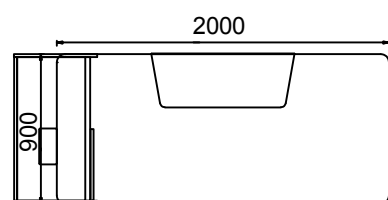

### DIMENSIONS

M4Y90180 - MIO EXECUTIVE DESK 90x180

M4Y90200 - MIO EXECUTIVE DESK 90x200

Measurements are in millimeters.

## MIO EXECUTIVE DESKS WITH SIDE UNIT

### DIMENSIONS

MEY90180 - MIO EXECUTIVE DESK WITH SIDE UNIT 90x180

MEY90200 - MIO EXECUTIVE DESK WITH SIDE UNIT 90x200

Measurements are in millimeters.