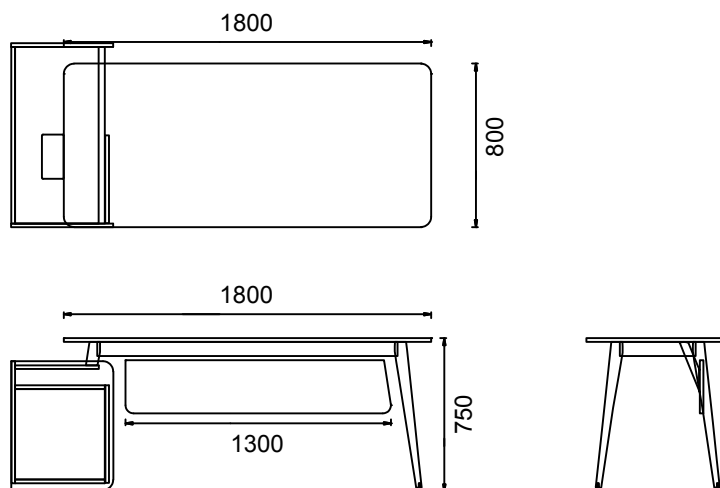

### DIMENSIONS

M3T90180 - MIO EXECUTIVE DESK WITH MEETING TABLE 110x180

M3T90200 - MIO EXECUTIVE DESK WITH MEETING TABLE 110x200

Measurements are in millimeters.

### DIMENSIONS

M4C80160 - MIO SUPERVISOR DESK 80x160

M4C80180 - MIO SUPERVISOR DESK 80x180

Measurements are in millimeters.

### DIMENSIONS

MEC80160 - MIO SUPERVISOR DESK WITH SIDE UNIT 80x160

MEC80180 - MIO SUPERVISOR DESK WITH SIDE UNIT 80x180

Measurements are in millimeters.

### DIMENSIONS

M3C80160 - MIO THREE-LEGGED SUPERVISOR DESK 80x160

M3C80180 - MIO THREE-LEGGED SUPERVISOR DESK 80x180

Measurements are in millimeters.