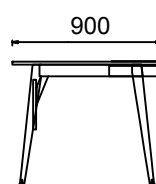

### DIMENSIONS

M4Y90180 - MIO EXECUTIVE DESK 90x180

M4Y90200 - MIO EXECUTIVE DESK 90x200

Measurements are in millimeters.

## MIO EXECUTIVE DESKS WITH SIDE UNIT

### DIMENSIONS

MEY90180 - MIO EXECUTIVE DESK WITH SIDE UNIT 90x180

MEY90200 - MIO EXECUTIVE DESK WITH SIDE UNIT 90x200

Measurements are in millimeters.