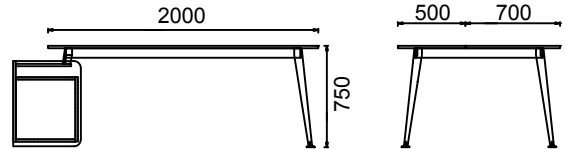

Measurements are in millimeters.