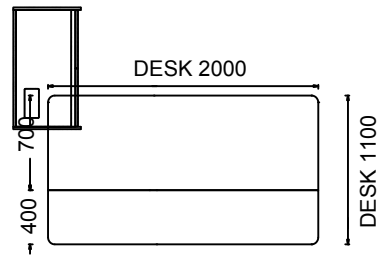

### DIMENSIONS

MEY90180 - MIO EXECUTIVE DESK WITH SIDE UNIT 90x180

MEY90200 - MIO EXECUTIVE DESK WITH SIDE UNIT 90x200

Measurements are in millimeters.

### DIMENSIONS

M3Y90180 - MIO THREE-LEGGED EXECUTIVE DESK 90x180

M3Y90200 - MIO THREE-LEGGED EXECUTIVE DESK 90x200

Measurements are in millimeters.

## MIO EXECUTIVE DESKS WITH MEETING TABLE

### DIMENSIONS

M3T90180 - MIO EXECUTIVE DESK WITH MEETING TABLE 110x180

M3T90200 - MIO EXECUTIVE DESK WITH MEETING TABLE 110x200

Measurements are in millimeters.