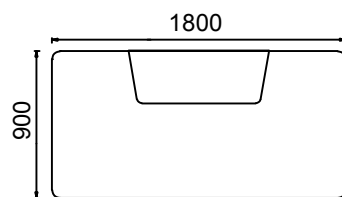

### DIMENSIONS

M4Y90180 - MIO EXECUTIVE DESK 90x180

M4Y90200 - MIO EXECUTIVE DESK 90x200

Measurements are in millimeters.