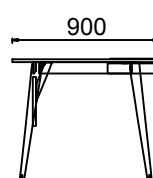

### DIMENSIONS

M4Y90180 - MIO EXECUTIVE DESK 90x180

M4Y90200 - MIO EXECUTIVE DESK 90x200

Measurements are in millimeters.