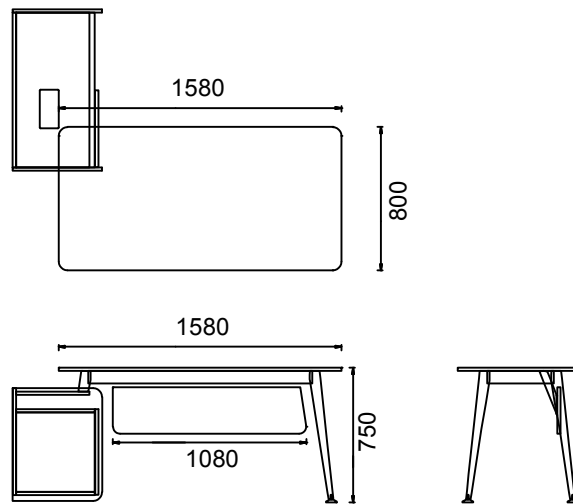

### DIMENSIONS

M3T90180 - MIO EXECUTIVE DESK WITH MEETING TABLE 110x180

M3T90200 - MIO EXECUTIVE DESK WITH MEETING TABLE 110x200

Measurements are in millimeters.

### DIMENSIONS

M4C80160 - MIO SUPERVISOR DESK 80x160

M4C80180 - MIO SUPERVISOR DESK 80x180

Measurements are in millimeters.

### DIMENSIONS

MEC80160 - MIO SUPERVISOR DESK WITH SIDE UNIT 80x160

MEC80180 - MIO SUPERVISOR DESK WITH SIDE UNIT 80x180

Measurements are in millimeters.

### DIMENSIONS

M3C80160 - MIO THREE-LEGGED SUPERVISOR DESK 80x160

M3C80180 - MIO THREE-LEGGED SUPERVISOR DESK 80x180

Measurements are in millimeters.