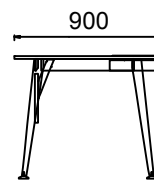

### DIMENSIONS

M4Y90180 - MIO EXECUTIVE DESK 90x180

M4Y90200 - MIO EXECUTIVE DESK 90x200

Measurements are in millimeters.