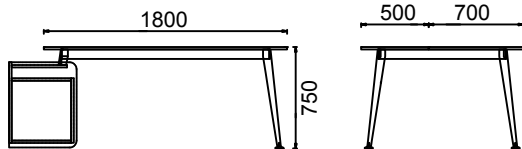

MIO EXECUTIVE DESKS WITH MEETING TABLE

DIMENSIONS

Measurements are in millimeters.