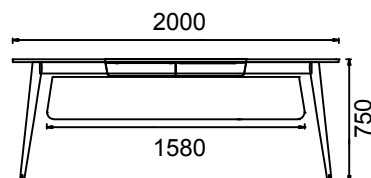

### DIMENSIONS

M4Y90180 - MIO EXECUTIVE DESK 90x180

M4Y90200 - MIO EXECUTIVE DESK 90x200

Measurements are in millimeters.