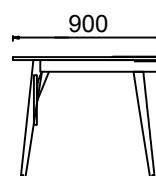

### DIMENSIONS

M4Y90180 - MIO EXECUTIVE DESK 90x180

M4Y90200 - MIO EXECUTIVE DESK 90x200

Measurements are in millimeters.

## MIO EXECUTIVE DESKS WITH SIDE UNIT

### DIMENSIONS

MEY90180 - MIO EXECUTIVE DESK WITH SIDE UNIT 90x180

MEY90200 - MIO EXECUTIVE DESK WITH SIDE UNIT 90x200

Measurements are in millimeters.