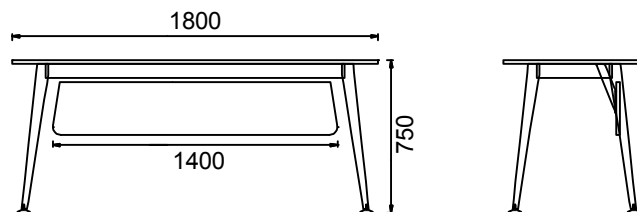

### DIMENSIONS

M3T90180 - MIO EXECUTIVE DESK WITH MEETING TABLE 110x180

M3T90200 - MIO EXECUTIVE DESK WITH MEETING TABLE 110x200

Measurements are in millimeters.

### DIMENSIONS

M4C80160 - MIO SUPERVISOR DESK 80x160

M4C80180 - MIO SUPERVISOR DESK 80x180

Measurements are in millimeters.