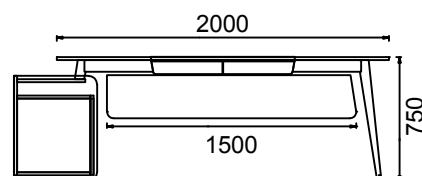

### DIMENSIONS

M4Y90180 - MIO EXECUTIVE DESK 90x180

M4Y90200 - MIO EXECUTIVE DESK 90x200

Measurements are in millimeters.

## MIO EXECUTIVE DESKS WITH SIDE UNIT

### DIMENSIONS

MEY90180 - MIO EXECUTIVE DESK WITH SIDE UNIT 90x180

MEY90200 - MIO EXECUTIVE DESK WITH SIDE UNIT 90x200

Measurements are in millimeters.