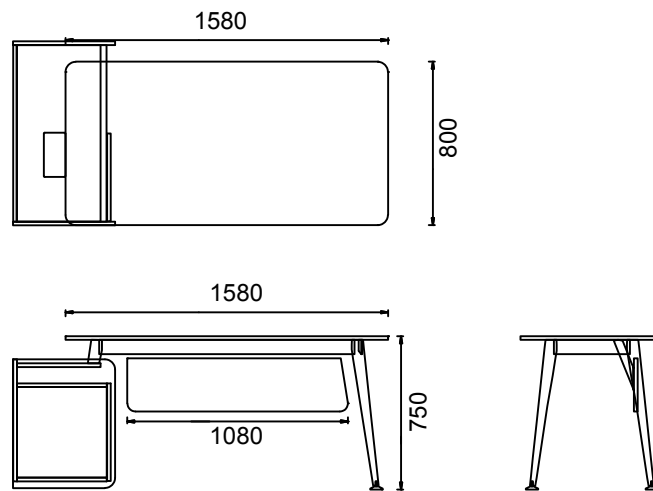

### DIMENSIONS

M3T90180 - MIO EXECUTIVE DESK WITH MEETING TABLE 110x180

M3T90200 - MIO EXECUTIVE DESK WITH MEETING TABLE 110x200

Measurements are in millimeters.

### DIMENSIONS

M4C80160 - MIO SUPERVISOR DESK 80x160

M4C80180 - MIO SUPERVISOR DESK 80x180

Measurements are in millimeters.

### DIMENSIONS

MEC80160 - MIO SUPERVISOR DESK WITH SIDE UNIT 80x160

MEC80180 - MIO SUPERVISOR DESK WITH SIDE UNIT 80x180

Measurements are in millimeters.

### DIMENSIONS

M3C80160 - MIO THREE-LEGGED SUPERVISOR DESK 80x160

M3C80180 - MIO THREE-LEGGED SUPERVISOR DESK 80x180

Measurements are in millimeters.