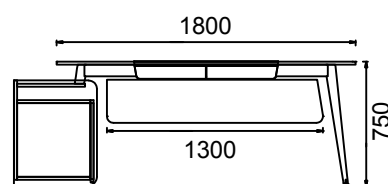

### DIMENSIONS

M4Y90180 - MIO EXECUTIVE DESK 90x180

M4Y90200 - MIO EXECUTIVE DESK 90x200

Measurements are in millimeters.

## MIO EXECUTIVE DESKS WITH SIDE UNIT

### DIMENSIONS

MEY90180 - MIO EXECUTIVE DESK WITH SIDE UNIT 90x180

MEY90200 - MIO EXECUTIVE DESK WITH SIDE UNIT 90x200

Measurements are in millimeters.