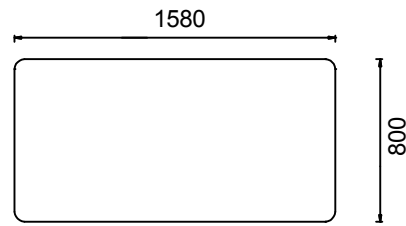

### DIMENSIONS

MEY90180 - MIO EXECUTIVE DESK WITH SIDE UNIT 90x180

MEY90200 - MIO EXECUTIVE DESK WITH SIDE UNIT 90x200

Measurements are in millimeters.

### DIMENSIONS

M3Y90180 - MIO THREE-LEGGED EXECUTIVE DESK 90x180

M3Y90200 - MIO THREE-LEGGED EXECUTIVE DESK 90x200

Measurements are in millimeters.

### DIMENSIONS

M3T90180 - MIO EXECUTIVE DESK WITH MEETING TABLE 110x180

M3T90200 - MIO EXECUTIVE DESK WITH MEETING TABLE 110x200

Measurements are in millimeters.

### DIMENSIONS

M4C80160 - MIO SUPERVISOR DESK 80x160

M4C80180 - MIO SUPERVISOR DESK 80x180

Measurements are in millimeters.