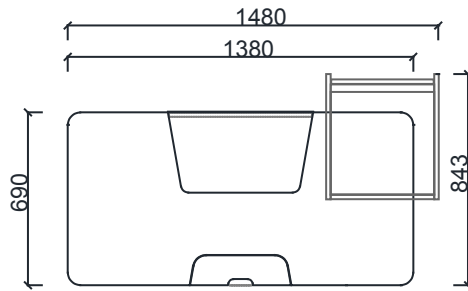

#### METAL FRAME

The frame is made from profiles shaped in special molds, sized 50x30x1.5 mm, made from DKP steel sheets. They can be painted in any static color from the Zivella Metal Color Chart.

#### STORAGE

Under the table, there is a drawer with telescopic rails and a depth of 30 cm. The drawer front is made from 18 mm thick melamine-coated particle board with a leather-covered metal sheet front panel.

#### MATERIAL LIBRARY

Zivella; you can access the wood, metal, fabric, and faux leather library using the QR code below.

*Material Catalog*

**DIMENSIONS**

**MIO HOME OFFICE DESKS**

M3H70140 - MIO HOME OFFICE (3-Legged) 70x140

M4H70140 - MIO HOME OFFICE (4-Legged) 70x140

Measurements are in millimeters.