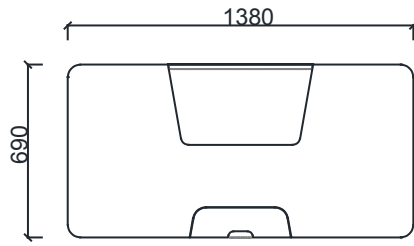

#### STORAGE

Under the table, there is a drawer with telescopic rails and a depth of 30 cm. The drawer front is made from 18 mm thick melamine-coated particle board with a leather-covered metal sheet front panel.

#### MATERIAL LIBRARY

Zivella; you can access the wood, metal, fabric, and faux leather library using the QR code below.

*Material Catalog*

**DIMENSIONS**

**MIO HOME OFFICE DESKS**

M3H70140 - MIO HOME OFFICE (3-Legged) 70x140

M4H70140 - MIO HOME OFFICE (4-Legged) 70x140

Measurements are in millimeters.