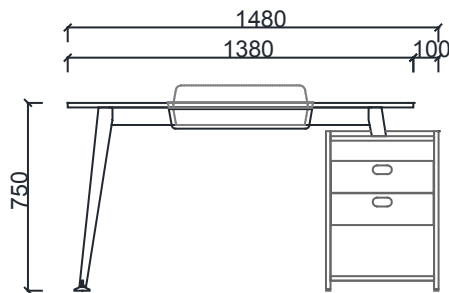

#### METAL FRAME

The frame is made from profiles shaped in special molds, sized 50x30x1.5 mm, made from DKP steel sheets. They can be painted in any static color from the Zivella Metal Color Chart.

#### STORAGE

Under the table, there is a drawer with telescopic rails and a depth of 30 cm. The drawer front is made from 18 mm thick melamine-coated particle board with a leather-covered metal sheet front panel.

#### MATERIAL LIBRARY

Zivella; you can access the wood, metal, fabric, and faux leather library using the QR code below.

*Material Catalog*

**DIMENSIONS**

**MIO HOME OFFICE DESKS**

M3H70140 - MIO HOME OFFICE (3-Legged) 70x140

M4H70140 - MIO HOME OFFICE (4-Legged) 70x140

Measurements are in millimeters.