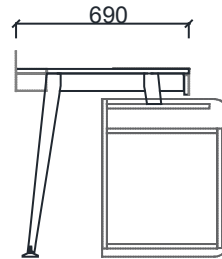

#### STORAGE

Under the table, there is a drawer with telescopic rails and a depth of 30 cm. The drawer front is made from 18 mm thick melamine-coated particle board with a leather-covered metal sheet front panel.

#### ELECTRIFICATION

The desk includes a removable cable cover made from melamine-coated particle board. The metal cable channel and metal separator are produced as a single unit, made from 1.5 mm thick CNC-bent DKP steel and coated with electrostatic oven paint.

#### MATERIAL LIBRARY

Zivella; you can access the wood, metal, fabric, and faux leather library using the QR code below.

*Material Catalog*

**DIMENSIONS**

**MIO HOME OFFICE DESKS**

M3H70140 - MIO HOME OFFICE (3-Legged) 70x140

M4H70140 - MIO HOME OFFICE (4-Legged) 70x140

Measurements are in millimeters.