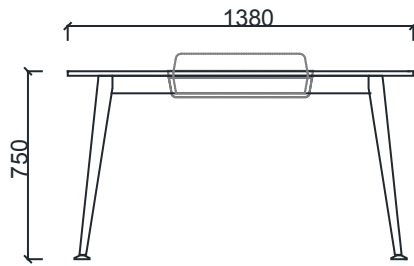

#### METAL FRAME

The frame is made from profiles shaped in special molds, sized 50x30x1.5 mm, made from DKP steel sheets. They can be painted in any static color from the Zivella Metal Color Chart.

#### STORAGE

Under the table, there is a drawer with telescopic rails and a depth of 30 cm. The drawer front is made from 18 mm thick melamine-coated particle board with a leather-covered metal sheet front panel.

#### MATERIAL LIBRARY

Zivella; you can access the wood, metal, fabric, and faux leather library using the QR code below.

*Material Catalog*

**DIMENSIONS**

**MIO HOME OFFICE DESKS**

M3H70140 - MIO HOME OFFICE (3-Legged) 70x140

M4H70140 - MIO HOME OFFICE (4-Legged) 70x140

Measurements are in millimeters.