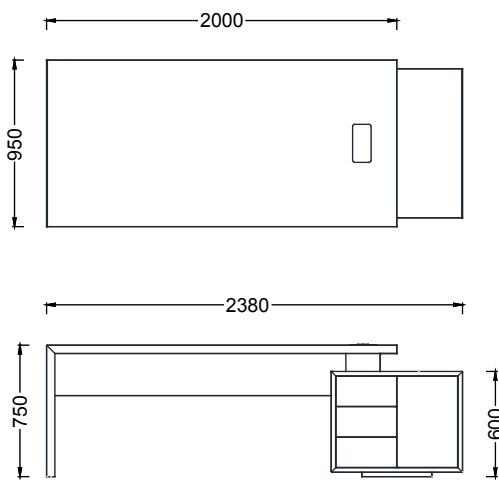

METAL LEGS

The metal legs are constructed from 32 mm diameter, 1.5 mm thick DKP round pipe, welded with 5 mm thick DKP metal sheet. The legs are coated with electrostatic powder paint.

ACCESSORIES

The connections are made using M68mm diameter 10mm minifix metal connecting mechanisms and 832 mm plastic dowels. Each door features high-quality, spring-loaded soft-close Hafele hinges. The drawer slides are 40 cm deep, with soft-close telescopic rails. The lower covers of the console are fitted with 147 mm handles. Bingo foot caps are mounted on the metal legs, preventing direct contact with the floor.

Material Catalog

FORMA DESK

DIMENSIONS

FEMA20095 - NEW FORMA DESK
WITH RIGHT CREDENZA 200x95
(Melamine)

FEMO20095 - NEW FORMA DESK
WITH LEFT CREDENZA 200x95
(Melamine)

FEMA22095 - NEW FORMA DESK
WITH RIGHT CREDENZA 220x95
(Melamine)

FEMO22095 - NEW FORMA DESK
WITH LEFT CREDENZA 220x95
(Melamine)

Unit of measurement: Millimeters

FORMA CONSOLE

DIMENSIONS

FKY24045 - FKY24045: NEW FORMA CONSOLE
(Melamine)

Unit of measurement: Millimeters

FORMA DESK

DIMENSIONS

FEMA24095 - NEW FORMA DESK
WITH RIGHT CREDENZA 240X95
(Melamine)

FEMO24095 - NEW FORMA DESK
WITH LEFT CREDENZA 240X95
(Melamine)

Unit of measurement: Millimeters