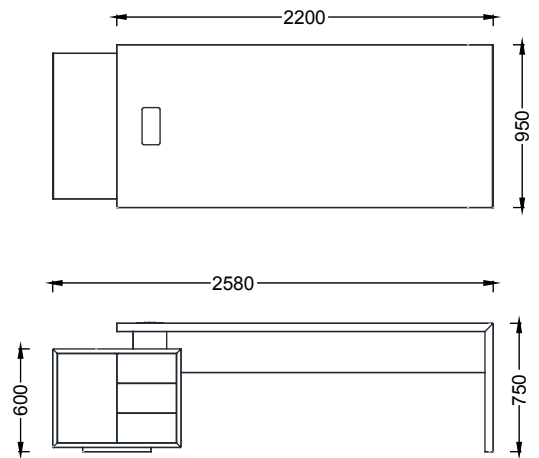

METAL LEGS

The metal legs are constructed from 32 mm diameter, 1.5 mm thick DKP round pipe, welded with 5 mm thick DKP metal sheet. The legs are coated with electrostatic powder paint.

ACCESSORIES

The connections are made using M68mm diameter 10mm minifix metal connecting mechanisms and 832 mm plastic dowels. Each door features high-quality, spring-loaded soft-close Hafele hinges. The drawer slides are 40 cm deep, with soft-close telescopic rails. The lower covers of the console are fitted with 147 mm handles. Bingo foot caps are mounted on the metal legs, preventing direct contact with the floor.

Material Catalog

FORMA DESK

DIMENSIONS

FEMA20095 - NEW FORMA DESK
WITH RIGHT CREDENZA 200x95
(Melamine)

FEMO20095 - NEW FORMA DESK
WITH LEFT CREDENZA 200x95
(Melamine)

FEMA22095 - NEW FORMA DESK
WITH RIGHT CREDENZA 220x95
(Melamine)

FEMO22095 - NEW FORMA DESK
WITH LEFT CREDENZA 220x95
(Melamine)

Unit of measurement: Millimeters

FORMA CONSOLE

DIMENSIONS

FKY24045 - FKY24045: NEW FORMA CONSOLE
(Melamine)

Unit of measurement: Millimeters

FORMA DESK

DIMENSIONS

FEMA24095 - NEW FORMA DESK
WITH RIGHT CREDENZA 240X95
(Melamine)

FEMO24095 - NEW FORMA DESK
WITH LEFT CREDENZA 240X95
(Melamine)

Unit of measurement: Millimeters