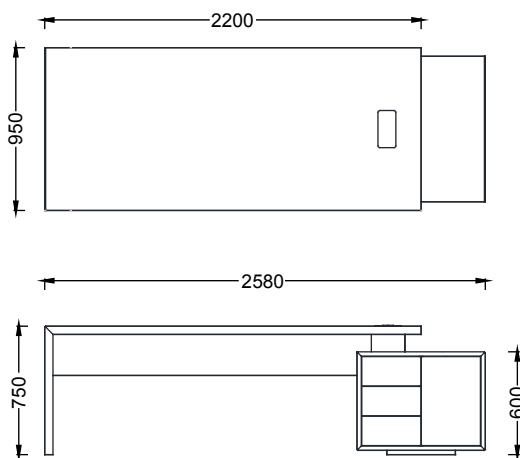

METAL LEGS

The metal legs are constructed from 32 mm diameter, 1.5 mm thick DKP round pipe, welded with 5 mm thick DKP metal sheet. The legs are coated with electrostatic powder paint.

ACCESSORIES

The connections are made using M68mm diameter 10mm minifix metal connecting mechanisms and 832 mm plastic dowels. Each door features high-quality, spring-loaded soft-close Hafele hinges. The drawer slides are 40 cm deep, with soft-close telescopic rails. The lower covers of the console are fitted with 147 mm handles. Bingo foot caps are mounted on the metal legs, preventing direct contact with the floor.

Material Catalog

FORMA DESK

DIMENSIONS

FEMA20095 - NEW FORMA DESK
WITH RIGHT CREDENZA 200x95
(Melamine)

FEMO20095 - NEW FORMA DESK
WITH LEFT CREDENZA 200x95
(Melamine)

FEMA22095 - NEW FORMA DESK
WITH RIGHT CREDENZA 220x95
(Melamine)

FEMO22095 - NEW FORMA DESK
WITH LEFT CREDENZA 220x95
(Melamine)

Unit of measurement: Millimeters

FORMA CONSOLE

DIMENSIONS

FKY24045 - FKY24045: NEW FORMA CONSOLE
(Melamine)

Unit of measurement: Millimeters

FORMA DESK

DIMENSIONS

FEMA24095 - NEW FORMA DESK
WITH RIGHT CREDENZA 240X95
(Melamine)

FEMO24095 - NEW FORMA DESK
WITH LEFT CREDENZA 240X95
(Melamine)

Unit of measurement: Millimeters