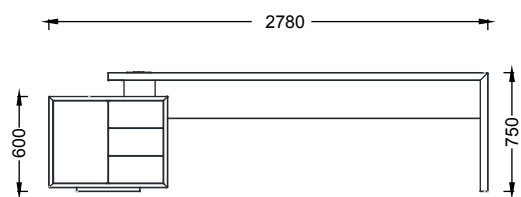

FEMA24095 - NEW FORMA DESK
WITH RIGHT CREDENZA 240X95
(Melamine)

FEMO24095 - NEW FORMA DESK
WITH LEFT CREDENZA 240X95
(Melamine)

Unit of measurement: Millimeters