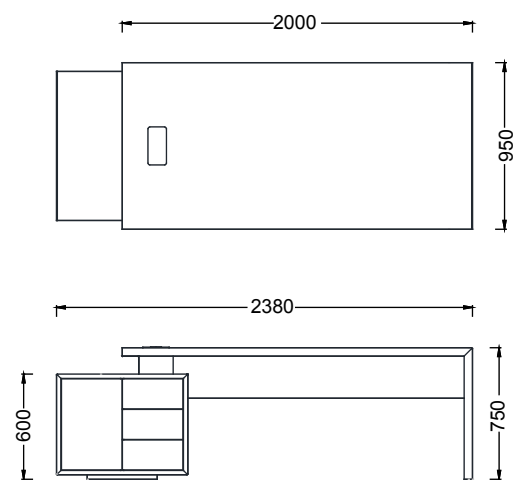

METAL LEGS

The metal legs are constructed from 32 mm diameter, 1.5 mm thick DKP round pipe, welded with 5 mm thick DKP metal sheet. The legs are coated with electrostatic powder paint.

ACCESSORIES

The connections are made using M68mm diameter 10mm minifix metal connecting mechanisms and 832 mm plastic dowels. Each door features high-quality, spring-loaded soft-close Hafele hinges. The drawer slides are 40 cm deep, with soft-close telescopic rails. The lower covers of the console are fitted with 147 mm handles. Bingo foot caps are mounted on the metal legs, preventing direct contact with the floor.

Material Catalog

FORMA DESK

DIMENSIONS

FEMA20095 - NEW FORMA DESK
WITH RIGHT CREDENZA 200x95
(Melamine)

FEMO20095 - NEW FORMA DESK
WITH LEFT CREDENZA 200x95
(Melamine)

FEMA22095 - NEW FORMA DESK
WITH RIGHT CREDENZA 220x95
(Melamine)

FEMO22095 - NEW FORMA DESK
WITH LEFT CREDENZA 220x95
(Melamine)

Unit of measurement: Millimeters

FORMA CONSOLE

DIMENSIONS

FKY24045 - FKY24045: NEW FORMA CONSOLE
(Melamine)

Unit of measurement: Millimeters

FORMA DESK

DIMENSIONS

FEMA24095 - NEW FORMA DESK
WITH RIGHT CREDENZA 240X95
(Melamine)

FEMO24095 - NEW FORMA DESK
WITH LEFT CREDENZA 240X95
(Melamine)

Unit of measurement: Millimeters