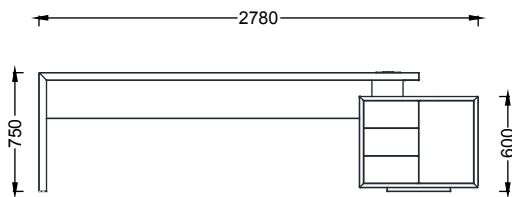

FEMA24095 - NEW FORMA DESK
WITH RIGHT CREDENZA 240X95
(Melamine)

FEMO24095 - NEW FORMA DESK
WITH LEFT CREDENZA 240X95
(Melamine)

Unit of measurement: Millimeters