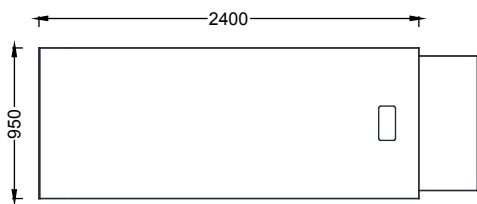

FEMA24095 - NEW FORMA DESK
WITH RIGHT CREDENZA 240X95
(Melamine)

FEMO24095 - NEW FORMA DESK
WITH LEFT CREDENZA 240X95
(Melamine)

Unit of measurement: Millimeters