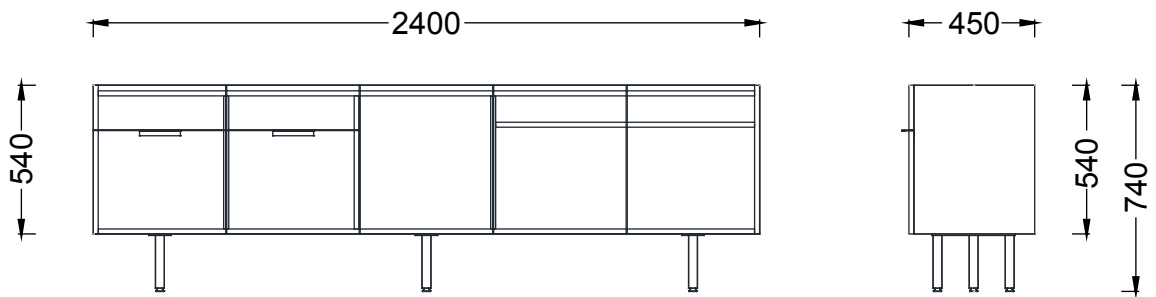

FKY24045 - FKY24045: NEW FORMA CONSOLE
(Melamine)

Unit of measurement: Millimeters