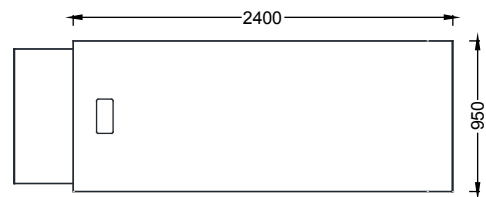

FEMA24095 - NEW FORMA DESK
WITH RIGHT CREDENZA 240X95
(Melamine)

FEMO24095 - NEW FORMA DESK
WITH LEFT CREDENZA 240X95
(Melamine)

Unit of measurement: Millimeters