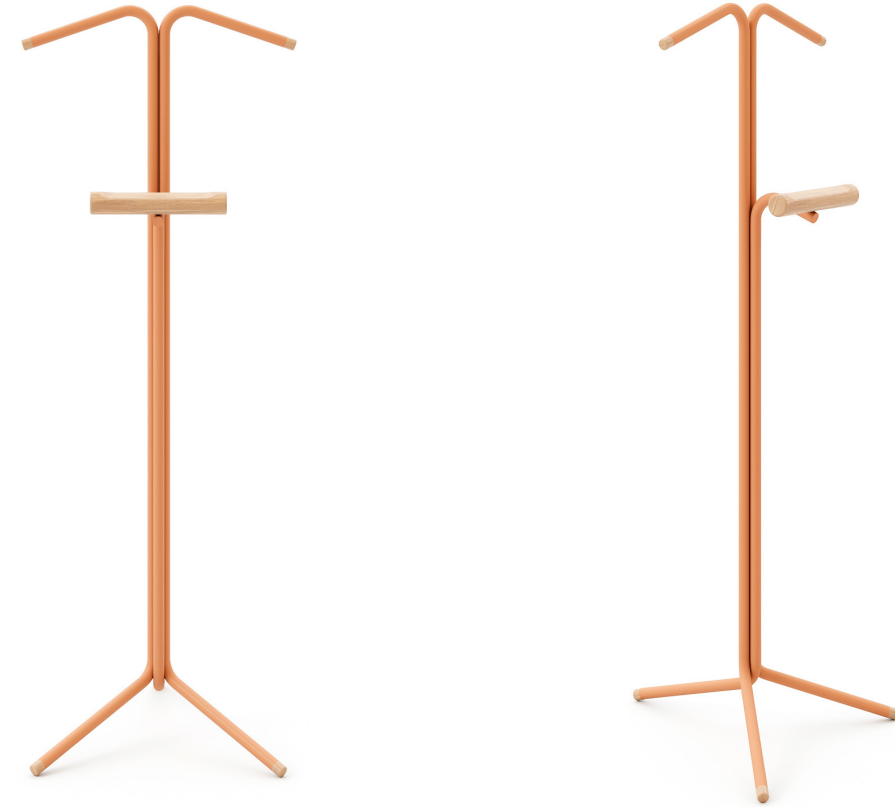

Squid

Coffee Table & Hanger / Selami Gündüzeri