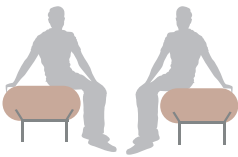

Collaborative Workspaces
Collaboration