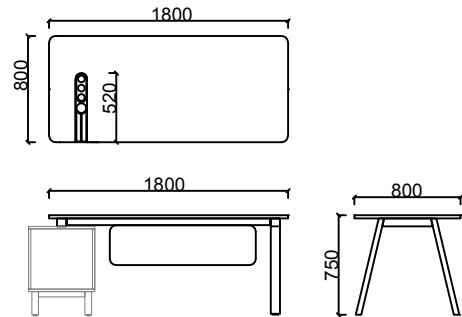

Zivella; you can access the wood, metal, fabric, and faux leather library using the QR code below.

Material Catalog

LENTA EXECUTIVE DESK

DIMENSIONS

LNVA80180 - LENTA EXECUTIVE DESK RIGHT 80x180

LNVO80180 - LENTA EXECUTIVE DESK LEFT 80x180

LNVA80210 - LENTA EXECUTIVE DESK RIGHT 80x210

LNVO80210 - LENTA EXECUTIVE DESK LEFT 80x210

Measurements are in millimeters.

DIMENSIONS

LENTA SIDE UNIT

LNEO18050 - LENTA LEFT SIDE UNIT

LNEA18050 - LENTA RIGHT SIDE UNIT