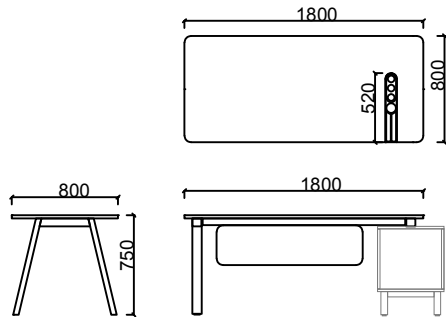

Zivella; you can access the wood, metal, fabric, and faux leather library using the QR code below.

Material Catalog

LENTA EXECUTIVE DESK

DIMENSIONS

LNVA80180 - LENTA EXECUTIVE DESK RIGHT 80x180

LNVO80180 - LENTA EXECUTIVE DESK LEFT 80x180

LNVA80210 - LENTA EXECUTIVE DESK RIGHT 80x210

LNVO80210 - LENTA EXECUTIVE DESK LEFT 80x210

Measurements are in millimeters.

DIMENSIONS

LENTA SIDE UNIT

LNEO18050 - LENTA LEFT SIDE UNIT

LNEA18050 - LENTA RIGHT SIDE UNIT