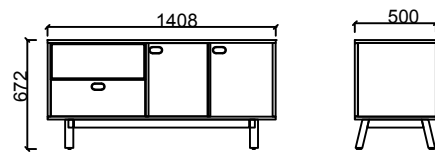

LNEA11950 - LENTA SHORT RIGHT SIDE UNIT

Measurements are in millimeters.