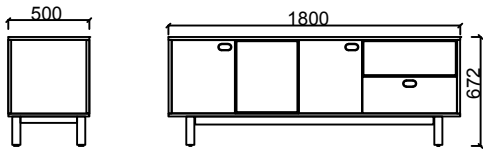

LNVA80210 - LENTA EXECUTIVE DESK RIGHT 80x210

LNVO80210 - LENTA EXECUTIVE DESK LEFT 80x210

Measurements are in millimeters.

DIMENSIONS

LENTA SIDE UNIT

LNEO18050 - LENTA LEFT SIDE UNIT

LNEA18050 - LENTA RIGHT SIDE UNIT