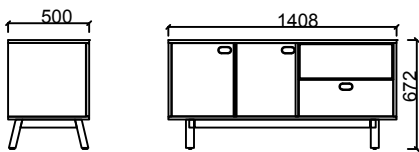

LNVA80210 - LENTA EXECUTIVE DESK RIGHT 80x210

LNVO80210 - LENTA EXECUTIVE DESK LEFT 80x210

Measurements are in millimeters.

DIMENSIONS

LENTA SIDE UNIT

LNEO18050 - LENTA LEFT SIDE UNIT

LNEA18050 - LENTA RIGHT SIDE UNIT