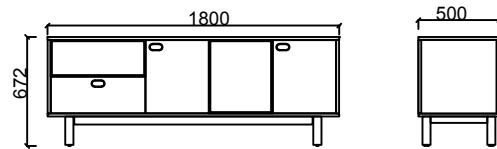

LNVA80210 - LENTA EXECUTIVE DESK RIGHT 80x210

LNVO80210 - LENTA EXECUTIVE DESK LEFT 80x210

Measurements are in millimeters.

DIMENSIONS

LENTA SIDE UNIT

LNEO18050 - LENTA LEFT SIDE UNIT

LNEA18050 - LENTA RIGHT SIDE UNIT