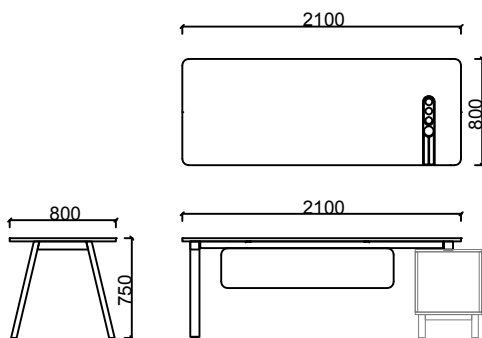

Zivella; you can access the wood, metal, fabric, and faux leather library using the QR code below.

Material Catalog

LENTA EXECUTIVE DESK

DIMENSIONS

LNVA80180 - LENTA EXECUTIVE DESK RIGHT 80x180

LNVO80180 - LENTA EXECUTIVE DESK LEFT 80x180

LNVA80210 - LENTA EXECUTIVE DESK RIGHT 80x210

LNVO80210 - LENTA EXECUTIVE DESK LEFT 80x210

Measurements are in millimeters.

DIMENSIONS

LENTA SIDE UNIT

LNEO18050 - LENTA LEFT SIDE UNIT

LNEA18050 - LENTA RIGHT SIDE UNIT