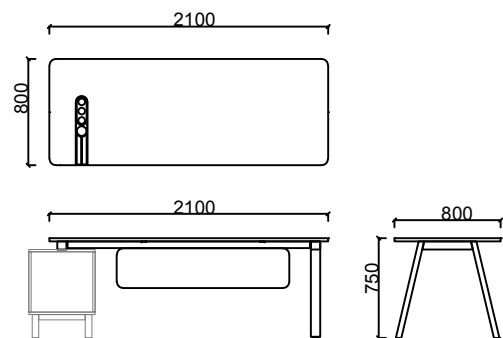

Zivella; you can access the wood, metal, fabric, and faux leather library using the QR code below.

Material Catalog

LENTA EXECUTIVE DESK

DIMENSIONS

LNVA80180 - LENTA EXECUTIVE DESK RIGHT 80x180

LNVO80180 - LENTA EXECUTIVE DESK LEFT 80x180

LNVA80210 - LENTA EXECUTIVE DESK RIGHT 80x210

LNVO80210 - LENTA EXECUTIVE DESK LEFT 80x210

Measurements are in millimeters.

DIMENSIONS

LENTA SIDE UNIT

LNEO18050 - LENTA LEFT SIDE UNIT

LNEA18050 - LENTA RIGHT SIDE UNIT