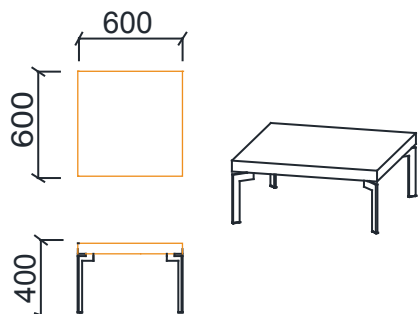

Material Catalog

TAV COFFEE TABLE GROUP

DIMENSIONS

STVQ52 - TAV ROUND COFFEE TABLE
STMQ52 - TAV ROUND COFFEE TABLE
(Q52x52h)

STVQ100 - TAV ROUND COFFEE TABLE
STMQ100 - TAV ROUND COFFEE TABLE
(Q100x35h)

STV14080 - TAV ELLIPTICAL COFFEE TABLE
STM14080 - TAV ELLIPTICAL COFFEE TABLE
(140x80x35h)

Measurements are in millimeters.

TAV COFFEE TABLE GROUP

DIMENSIONS

STV4242 - TAV SQUARE COFFEE TABLE
STM4242 - TAV SQUARE COFFEE TABLE
(42x42x52h)

STV100100 - TAV SQUARE COFFEE TABLE
STM100100 - TAV SQUARE COFFEE TABLE
(100x100x35h)

STV18080 - TAV RECTANGULAR COFFEE TABLE
STM18080 - TAV RECTANGULAR COFFEE TABLE
(180x80x35h)

Measurements are in millimeters.