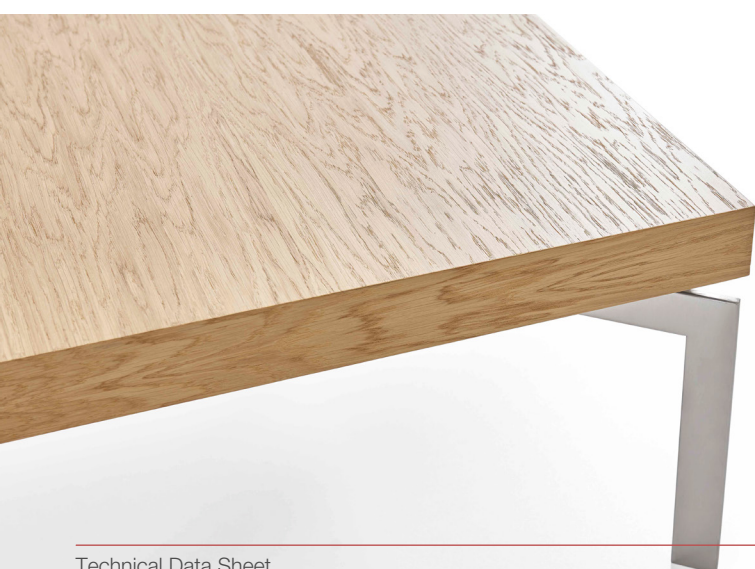

MATERIAL LIBRARY

Zivella; you can access the wood, metal, fabric, and faux leather library using the QR code below.

Material Catalog