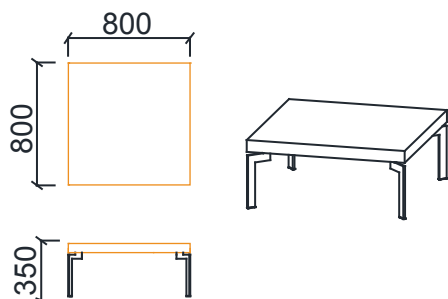

STV8080 - TAV SQUARE COFFEE TABLE
STM8080 - TAV SQUARE COFFEE TABLE
(80x80x35h)