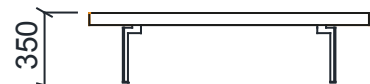

Material Catalog

TAV COFFEE TABLE GROUP

DIMENSIONS

STVQ52 - TAV ROUND COFFEE TABLE
STMQ52 - TAV ROUND COFFEE TABLE
(Q52x52h)

STVQ100 - TAV ROUND COFFEE TABLE
STMQ100 - TAV ROUND COFFEE TABLE
(Q100x35h)

STV14080 - TAV ELLIPTICAL COFFEE TABLE
STM14080 - TAV ELLIPTICAL COFFEE TABLE
(140x80x35h)

Measurements are in millimeters.

TAV COFFEE TABLE GROUP

DIMENSIONS

STV4242 - TAV SQUARE COFFEE TABLE
STM4242 - TAV SQUARE COFFEE TABLE
(42x42x52h)

STV100100 - TAV SQUARE COFFEE TABLE
STM100100 - TAV SQUARE COFFEE TABLE
(100x100x35h)