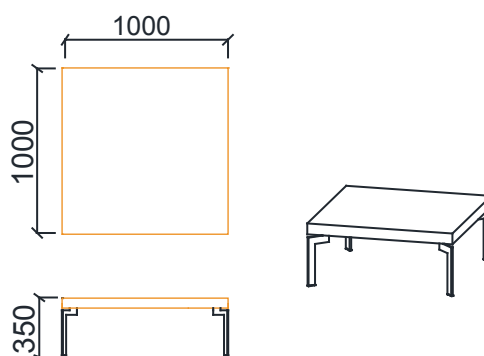

Material Catalog

TAV COFFEE TABLE GROUP

DIMENSIONS

STVQ52 - TAV ROUND COFFEE TABLE
STMQ52 - TAV ROUND COFFEE TABLE
(Q52x52h)

STVQ100 - TAV ROUND COFFEE TABLE
STMQ100 - TAV ROUND COFFEE TABLE
(Q100x35h)

STV14080 - TAV ELLIPTICAL COFFEE TABLE
STM14080 - TAV ELLIPTICAL COFFEE TABLE
(140x80x35h)

Measurements are in millimeters.

TAV COFFEE TABLE GROUP

DIMENSIONS

STV4242 - TAV SQUARE COFFEE TABLE
STM4242 - TAV SQUARE COFFEE TABLE
(42x42x52h)

STV100100 - TAV SQUARE COFFEE TABLE
STM100100 - TAV SQUARE COFFEE TABLE
(100x100x35h)

STV18080 - TAV RECTANGULAR COFFEE TABLE
STM18080 - TAV RECTANGULAR COFFEE TABLE
(180x80x35h)

Measurements are in millimeters.