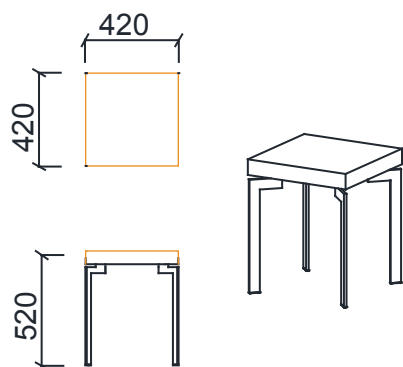

Material Catalog

TAV COFFEE TABLE GROUP

DIMENSIONS

STVQ52 - TAV ROUND COFFEE TABLE
STMQ52 - TAV ROUND COFFEE TABLE
(Q52x52h)

STVQ100 - TAV ROUND COFFEE TABLE
STMQ100 - TAV ROUND COFFEE TABLE
(Q100x35h)

STV14080 - TAV ELLIPTICAL COFFEE TABLE
STM14080 - TAV ELLIPTICAL COFFEE TABLE
(140x80x35h)

Measurements are in millimeters.

TAV COFFEE TABLE GROUP

DIMENSIONS

STV4242 - TAV SQUARE COFFEE TABLE
STM4242 - TAV SQUARE COFFEE TABLE
(42x42x52h)

STV100100 - TAV SQUARE COFFEE TABLE
STM100100 - TAV SQUARE COFFEE TABLE
(100x100x35h)

STV18080 - TAV RECTANGULAR COFFEE TABLE
STM18080 - TAV RECTANGULAR COFFEE TABLE
(180x80x35h)

Measurements are in millimeters.