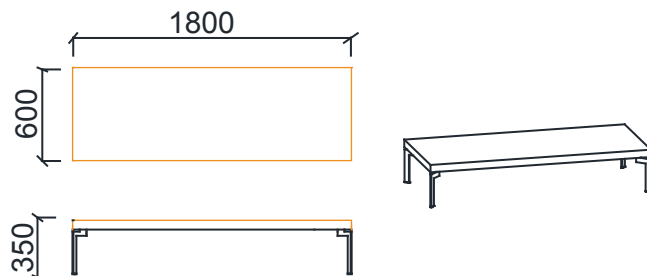

Material Catalog

TAV COFFEE TABLE GROUP

DIMENSIONS

STVQ52 - TAV ROUND COFFEE TABLE
STMQ52 - TAV ROUND COFFEE TABLE
(Q52x52h)

STVQ100 - TAV ROUND COFFEE TABLE
STMQ100 - TAV ROUND COFFEE TABLE
(Q100x35h)

STV14080 - TAV ELLIPTICAL COFFEE TABLE
STM14080 - TAV ELLIPTICAL COFFEE TABLE
(140x80x35h)

Measurements are in millimeters.

TAV COFFEE TABLE GROUP

DIMENSIONS

STV4242 - TAV SQUARE COFFEE TABLE
STM4242 - TAV SQUARE COFFEE TABLE
(42x42x52h)

STV100100 - TAV SQUARE COFFEE TABLE
STM100100 - TAV SQUARE COFFEE TABLE
(100x100x35h)

STV6060 - TAV SQUARE COFFEE TABLE
STM6060 - TAV SQUARE COFFEE TABLE
(60x60x40h)

STV18060 - TAV RECTANGULAR COFFEE TABLE
STM18060 - TAV RECTANGULAR COFFEE TABLE
(180x60x35h)

STV8080 - TAV SQUARE COFFEE TABLE
STM8080 - TAV SQUARE COFFEE TABLE
(80x80x35h)

STV18080 - TAV RECTANGULAR COFFEE TABLE
STM18080 - TAV RECTANGULAR COFFEE TABLE
(180x80x35h)

Measurements are in millimeters.