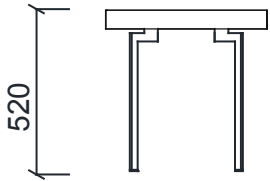

FEET

The feet are fixed plastic caps, produced via plastic injection molding, and mounted by fitting into the 40x10 mm profile.

USAGE AREA

The Tav Coffee Table Group, with melamine and veneered options, is designed for indoor spaces such as executive offices, meeting rooms, workspaces, and common areas.

Material Catalog

TAV COFFEE TABLE GROUP

DIMENSIONS

STVQ52 - TAV ROUND COFFEE TABLE
STMQ52 - TAV ROUND COFFEE TABLE
(Q52x52h)

STVQ100 - TAV ROUND COFFEE TABLE
STMQ100 - TAV ROUND COFFEE TABLE
(Q100x35h)

STV14080 - TAV ELLIPTICAL COFFEE TABLE
STM14080 - TAV ELLIPTICAL COFFEE TABLE
(140x80x35h)

Measurements are in millimeters.

TAV COFFEE TABLE GROUP

DIMENSIONS

STV4242 - TAV SQUARE COFFEE TABLE
STM4242 - TAV SQUARE COFFEE TABLE
(42x42x52h)

STV100100 - TAV SQUARE COFFEE TABLE
STM100100 - TAV SQUARE COFFEE TABLE
(100x100x35h)