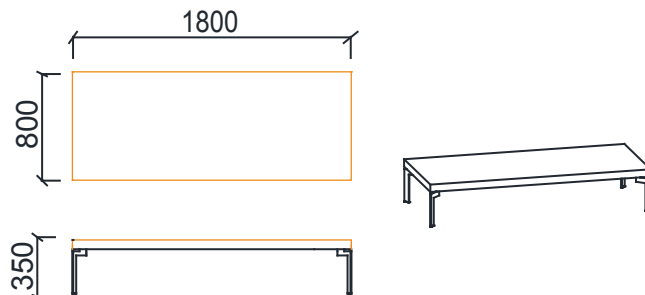

Material Catalog

TAV COFFEE TABLE GROUP

DIMENSIONS

STVQ52 - TAV ROUND COFFEE TABLE
STMQ52 - TAV ROUND COFFEE TABLE
(Q52x52h)

STVQ100 - TAV ROUND COFFEE TABLE
STMQ100 - TAV ROUND COFFEE TABLE
(Q100x35h)

STV14080 - TAV ELLIPTICAL COFFEE TABLE
STM14080 - TAV ELLIPTICAL COFFEE TABLE
(140x80x35h)

Measurements are in millimeters.

TAV COFFEE TABLE GROUP

DIMENSIONS

STV4242 - TAV SQUARE COFFEE TABLE
STM4242 - TAV SQUARE COFFEE TABLE
(42x42x52h)

STV100100 - TAV SQUARE COFFEE TABLE
STM100100 - TAV SQUARE COFFEE TABLE
(100x100x35h)

STV6060 - TAV SQUARE COFFEE TABLE
STM6060 - TAV SQUARE COFFEE TABLE
(60x60x40h)

STV18060 - TAV RECTANGULAR COFFEE TABLE
STM18060 - TAV RECTANGULAR COFFEE TABLE
(180x60x35h)

STV8080 - TAV SQUARE COFFEE TABLE
STM8080 - TAV SQUARE COFFEE TABLE
(80x80x35h)

STV18080 - TAV RECTANGULAR COFFEE TABLE
STM18080 - TAV RECTANGULAR COFFEE TABLE
(180x80x35h)

Measurements are in millimeters.