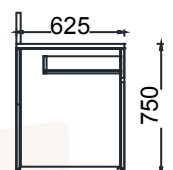

MATERIAL LIBRARY

Zivella; you can access the wood, metal, fabric, and faux leather library using the QR code below.

Material Catalog

DIMENSIONS

MILA HOME OFFICE DESK

Measurements are in millimeters.

MILA HOME OFFICE DESK WITH PEDESTAL

DIMENSIONS

MKO60140 - MILA HOME OFFICE DESK WITH LEFT PEDESTAL 60x140

MKA60140 - MILA HOME OFFICE DESK WITH RIGHT PEDESTAL 60x140

MKO60160 - MILA HOME OFFICE DESK WITH LEFT PEDESTAL 60x160

MKA60160 - MILA HOME OFFICE DESK WITH RIGHT PEDESTAL 60x160

Measurements are in millimeters.

MILA HOME OFFICE DESK WITH CABINET

DIMENSIONS

MDO60140 - MILA HOME OFFICE DESK WITH LEFT CABINET 60x140

MDA60140 - MILA HOME OFFICE DESK WITH RIGHT CABINET 60x140

MDO60160 - MILA HOME OFFICE DESK WITH LEFT CABINET 60x160