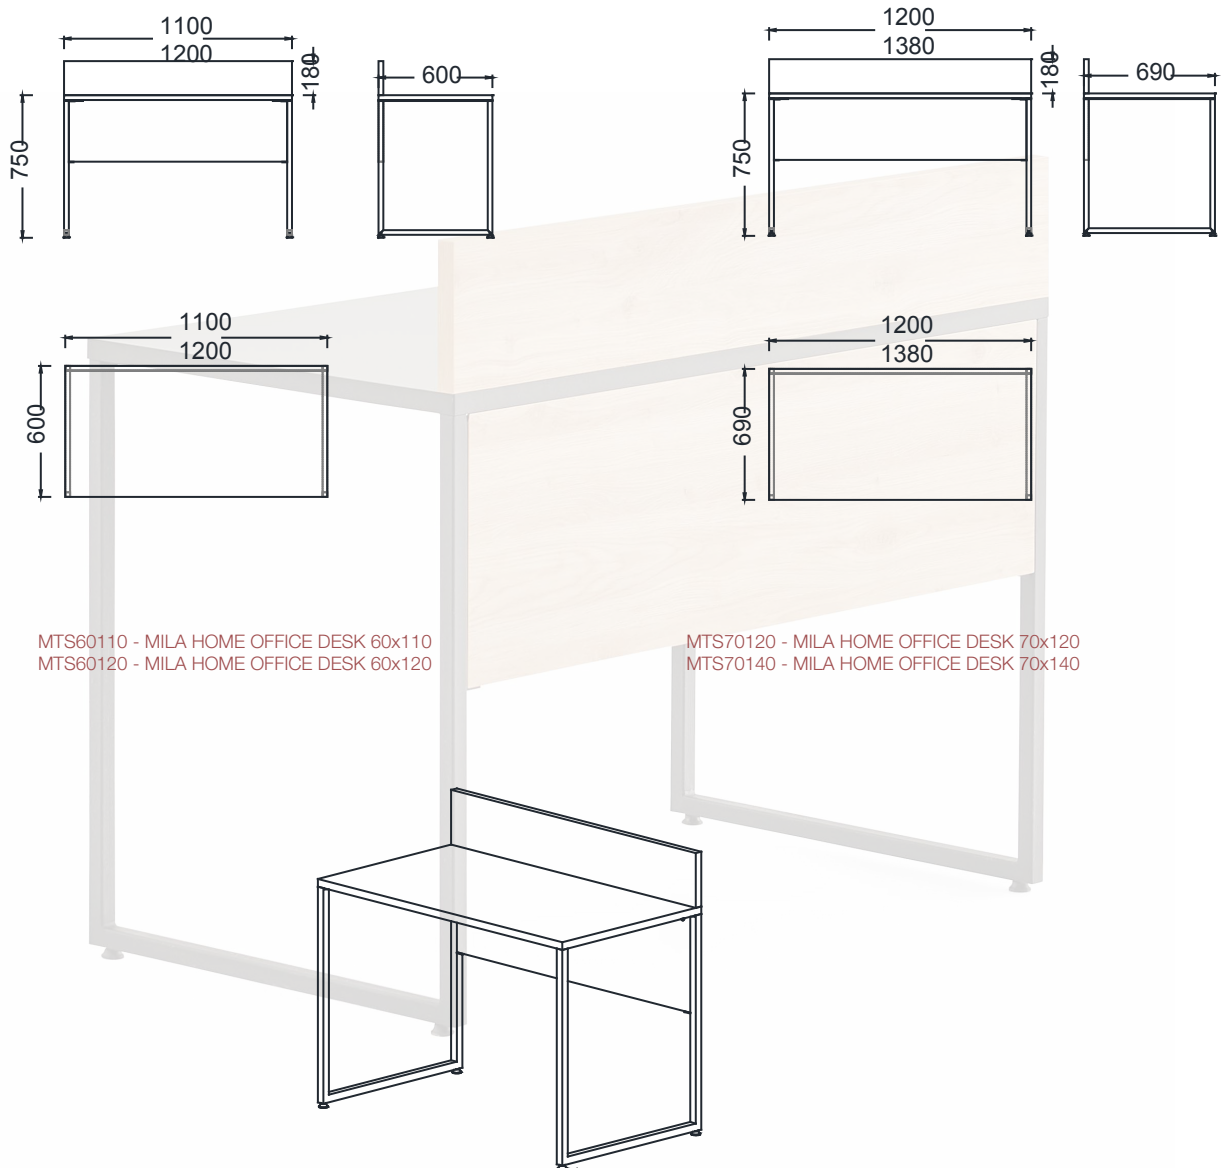

DESCRIPTION

METAL STRUCTURE

The metal legs are made from 25x25x1.5 mm metal profiles. A welded tabletop connection part made from 5 mm thick DKP steel is attached to the top of the metal legs, produced using CNC laser cutting.

MATERIAL LIBRARY

Zivella; you can access the wood, metal, fabric, and faux leather library using the QR code below.

Material Catalog

DIMENSIONS

MILA HOME OFFICE DESK

Measurements are in millimeters.

MILA HOME OFFICE DESK WITH PEDESTAL

DIMENSIONS

MKO60140 - MILA HOME OFFICE DESK WITH LEFT PEDESTAL 60x140

MKA60140 - MILA HOME OFFICE DESK WITH RIGHT PEDESTAL 60x140

MKO60160 - MILA HOME OFFICE DESK WITH LEFT PEDESTAL 60x160

MKA60160 - MILA HOME OFFICE DESK WITH RIGHT PEDESTAL 60x160

MDA60160 - MILA HOME OFFICE DESK WITH RIGHT CABINET 60x160

Measurements are in millimeters.