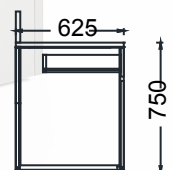

MATERIAL LIBRARY

Zivella; you can access the wood, metal, fabric, and faux leather library using the QR code below.

Material Catalog

DIMENSIONS

MILA HOME OFFICE DESK

Measurements are in millimeters.

MILA HOME OFFICE DESK WITH PEDESTAL

DIMENSIONS

MKO60140 - MILA HOME OFFICE DESK WITH LEFT PEDESTAL 60x140

MKA60140 - MILA HOME OFFICE DESK WITH RIGHT PEDESTAL 60x140

MKO60160 - MILA HOME OFFICE DESK WITH LEFT PEDESTAL 60x160

MKA60160 - MILA HOME OFFICE DESK WITH RIGHT PEDESTAL 60x160

Measurements are in millimeters.

MILA HOME OFFICE DESK WITH CABINET

DIMENSIONS

MDO60140 - MILA HOME OFFICE DESK WITH LEFT CABINET 60x140

MDA60140 - MILA HOME OFFICE DESK WITH RIGHT CABINET 60x140

MDO60160 - MILA HOME OFFICE DESK WITH LEFT CABINET 60x160