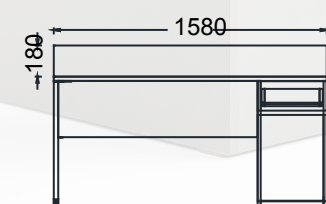

MATERIAL LIBRARY

Zivella; you can access the wood, metal, fabric, and faux leather library using the QR code below.

Material Catalog

DIMENSIONS

MILA HOME OFFICE DESK

Measurements are in millimeters.

MILA HOME OFFICE DESK WITH PEDESTAL

DIMENSIONS

MKO60140 - MILA HOME OFFICE DESK WITH LEFT PEDESTAL 60x140

MKA60140 - MILA HOME OFFICE DESK WITH RIGHT PEDESTAL 60x140

MKO60160 - MILA HOME OFFICE DESK WITH LEFT PEDESTAL 60x160

MKA60160 - MILA HOME OFFICE DESK WITH RIGHT PEDESTAL 60x160

Measurements are in millimeters.

MILA HOME OFFICE DESK WITH CABINET

DIMENSIONS

MDO60140 - MILA HOME OFFICE DESK WITH LEFT CABINET 60x140

MDA60140 - MILA HOME OFFICE DESK WITH RIGHT CABINET 60x140

MDO60160 - MILA HOME OFFICE DESK WITH LEFT CABINET 60x160