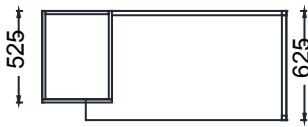

MATERIAL LIBRARY

Zivella; you can access the wood, metal, fabric, and faux leather library using the QR code below.

Material Catalog

DIMENSIONS

MILA HOME OFFICE DESK

Measurements are in millimeters.

MILA HOME OFFICE DESK WITH PEDESTAL

DIMENSIONS

MKO60140 - MILA HOME OFFICE DESK WITH LEFT PEDESTAL 60x140

MKA60140 - MILA HOME OFFICE DESK WITH RIGHT PEDESTAL 60x140

MKO60160 - MILA HOME OFFICE DESK WITH LEFT PEDESTAL 60x160

MKA60160 - MILA HOME OFFICE DESK WITH RIGHT PEDESTAL 60x160

Measurements are in millimeters.

MILA HOME OFFICE DESK WITH CABINET

DIMENSIONS

MDO60140 - MILA HOME OFFICE DESK WITH LEFT CABINET 60x140

MDA60140 - MILA HOME OFFICE DESK WITH RIGHT CABINET 60x140

MDO60160 - MILA HOME OFFICE DESK WITH LEFT CABINET 60x160