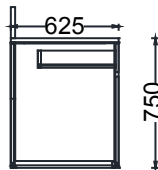

DESCRIPTION

METAL STRUCTURE

The metal legs are made from 25x25x1.5 mm metal profiles. A welded tabletop connection part made from 5 mm thick DKP steel is attached to the top of the metal legs, produced using CNC laser cutting.

MATERIAL LIBRARY

Zivella; you can access the wood, metal, fabric, and faux leather library using the QR code below.

Material Catalog

DIMENSIONS

MILA HOME OFFICE DESK

Measurements are in millimeters.

MILA HOME OFFICE DESK WITH PEDESTAL

DIMENSIONS

MKO60140 - MILA HOME OFFICE DESK WITH LEFT PEDESTAL 60x140

MKA60140 - MILA HOME OFFICE DESK WITH RIGHT PEDESTAL 60x140

MKO60160 - MILA HOME OFFICE DESK WITH LEFT PEDESTAL 60x160

MKA60160 - MILA HOME OFFICE DESK WITH RIGHT PEDESTAL 60x160

Measurements are in millimeters.

MILA HOME OFFICE DESK WITH CABINET

DIMENSIONS

MDO60140 - MILA HOME OFFICE DESK WITH LEFT CABINET 60x140

MDA60140 - MILA HOME OFFICE DESK WITH RIGHT CABINET 60x140

MDO60160 - MILA HOME OFFICE DESK WITH LEFT CABINET 60x160