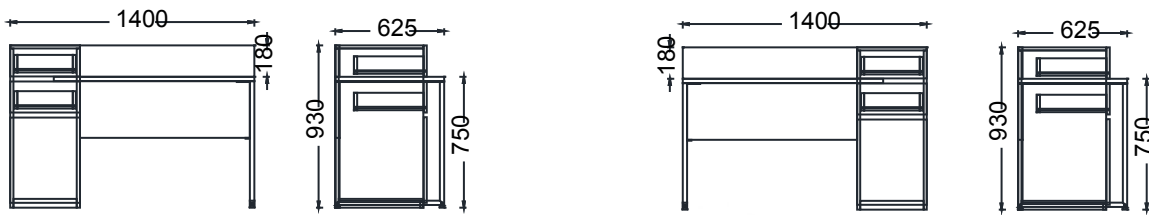

MATERIAL LIBRARY

Zivella; you can access the wood, metal, fabric, and faux leather library using the QR code below.

Material Catalog

DIMENSIONS

MILA HOME OFFICE DESK

Measurements are in millimeters.

MILA HOME OFFICE DESK WITH PEDESTAL

DIMENSIONS

MKO60140 - MILA HOME OFFICE DESK WITH LEFT PEDESTAL 60x140

MKA60140 - MILA HOME OFFICE DESK WITH RIGHT PEDESTAL 60x140

MKO60160 - MILA HOME OFFICE DESK WITH LEFT PEDESTAL 60x160

MKA60160 - MILA HOME OFFICE DESK WITH RIGHT PEDESTAL 60x160

Measurements are in millimeters.

MILA HOME OFFICE DESK WITH CABINET

DIMENSIONS

MDO60140 - MILA HOME OFFICE DESK WITH LEFT CABINET 60x140

MDA60140 - MILA HOME OFFICE DESK WITH RIGHT CABINET 60x140

MDO60160 - MILA HOME OFFICE DESK WITH LEFT CABINET 60x160