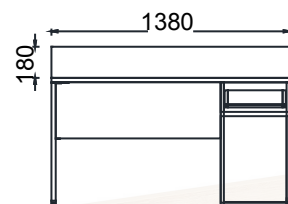

MATERIAL LIBRARY

Zivella; you can access the wood, metal, fabric, and faux leather library using the QR code below.

Material Catalog

DIMENSIONS

MILA HOME OFFICE DESK

Measurements are in millimeters.

MILA HOME OFFICE DESK WITH PEDESTAL

DIMENSIONS

MKO60140 - MILA HOME OFFICE DESK WITH LEFT PEDESTAL 60x140

MKA60140 - MILA HOME OFFICE DESK WITH RIGHT PEDESTAL 60x140

MKO60160 - MILA HOME OFFICE DESK WITH LEFT PEDESTAL 60x160

MKA60160 - MILA HOME OFFICE DESK WITH RIGHT PEDESTAL 60x160

Measurements are in millimeters.

MILA HOME OFFICE DESK WITH CABINET

DIMENSIONS

MDO60140 - MILA HOME OFFICE DESK WITH LEFT CABINET 60x140

MDA60140 - MILA HOME OFFICE DESK WITH RIGHT CABINET 60x140

MDO60160 - MILA HOME OFFICE DESK WITH LEFT CABINET 60x160