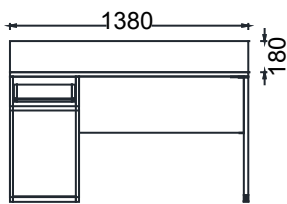

DESCRIPTION

METAL STRUCTURE

The metal legs are made from 25x25x1.5 mm metal profiles. A welded tabletop connection part made from 5 mm thick DKP steel is attached to the top of the metal legs, produced using CNC laser cutting.

MATERIAL LIBRARY

Zivella; you can access the wood, metal, fabric, and faux leather library using the QR code below.

Material Catalog

DIMENSIONS

MILA HOME OFFICE DESK

Measurements are in millimeters.

MILA HOME OFFICE DESK WITH PEDESTAL

DIMENSIONS

MKO60140 - MILA HOME OFFICE DESK WITH LEFT PEDESTAL 60x140

MKA60140 - MILA HOME OFFICE DESK WITH RIGHT PEDESTAL 60x140

MKO60160 - MILA HOME OFFICE DESK WITH LEFT PEDESTAL 60x160

MKA60160 - MILA HOME OFFICE DESK WITH RIGHT PEDESTAL 60x160

Measurements are in millimeters.

MILA HOME OFFICE DESK WITH CABINET

DIMENSIONS

MDO60140 - MILA HOME OFFICE DESK WITH LEFT CABINET 60x140

MDA60140 - MILA HOME OFFICE DESK WITH RIGHT CABINET 60x140

MDO60160 - MILA HOME OFFICE DESK WITH LEFT CABINET 60x160