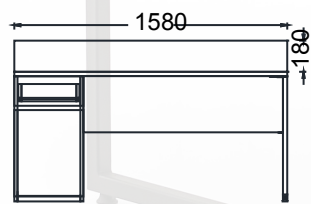

DESCRIPTION

METAL STRUCTURE

The metal legs are made from 25x25x1.5 mm metal profiles. A welded tabletop connection part made from 5 mm thick DKP steel is attached to the top of the metal legs, produced using CNC laser cutting.

MATERIAL LIBRARY

Zivella; you can access the wood, metal, fabric, and faux leather library using the QR code below.

Material Catalog

DIMENSIONS

MILA HOME OFFICE DESK

Measurements are in millimeters.

MILA HOME OFFICE DESK WITH PEDESTAL

DIMENSIONS

MKO60140 - MILA HOME OFFICE DESK WITH LEFT PEDESTAL 60x140

MKA60140 - MILA HOME OFFICE DESK WITH RIGHT PEDESTAL 60x140

MKO60160 - MILA HOME OFFICE DESK WITH LEFT PEDESTAL 60x160

MKA60160 - MILA HOME OFFICE DESK WITH RIGHT PEDESTAL 60x160

Measurements are in millimeters.

MILA HOME OFFICE DESK WITH CABINET

DIMENSIONS

MDO60140 - MILA HOME OFFICE DESK WITH LEFT CABINET 60x140

MDA60140 - MILA HOME OFFICE DESK WITH RIGHT CABINET 60x140

MDO60160 - MILA HOME OFFICE DESK WITH LEFT CABINET 60x160