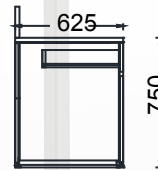

DESCRIPTION

METAL STRUCTURE

The metal legs are made from 25x25x1.5 mm metal profiles. A welded tabletop connection part made from 5 mm thick DKP steel is attached to the top of the metal legs, produced using CNC laser cutting.

MATERIAL LIBRARY

Zivella; you can access the wood, metal, fabric, and faux leather library using the QR code below.

Material Catalog

DIMENSIONS

MILA HOME OFFICE DESK

Measurements are in millimeters.

MILA HOME OFFICE DESK WITH PEDESTAL

DIMENSIONS

MKO60140 - MILA HOME OFFICE DESK WITH LEFT PEDESTAL 60x140

MKA60140 - MILA HOME OFFICE DESK WITH RIGHT PEDESTAL 60x140

MKO60160 - MILA HOME OFFICE DESK WITH LEFT PEDESTAL 60x160

MKA60160 - MILA HOME OFFICE DESK WITH RIGHT PEDESTAL 60x160

Measurements are in millimeters.

MILA HOME OFFICE DESK WITH CABINET

DIMENSIONS

MDO60140 - MILA HOME OFFICE DESK WITH LEFT CABINET 60x140

MDA60140 - MILA HOME OFFICE DESK WITH RIGHT CABINET 60x140

MDO60160 - MILA HOME OFFICE DESK WITH LEFT CABINET 60x160