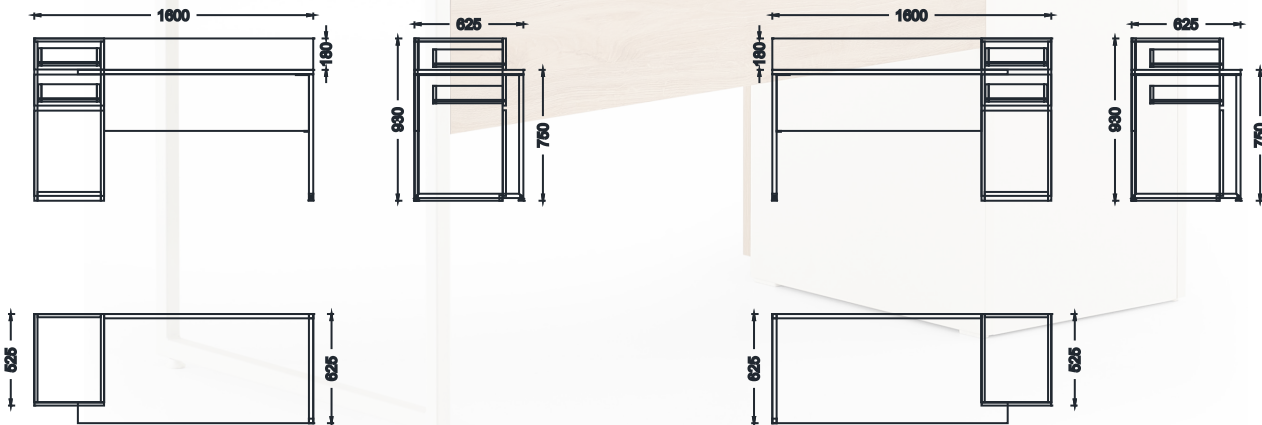

DIMENSIONS

MKO60140 - MILA HOME OFFICE DESK WITH LEFT PEDESTAL 60x140

MKA60140 - MILA HOME OFFICE DESK WITH RIGHT PEDESTAL 60x140

MKO60160 - MILA HOME OFFICE DESK WITH LEFT PEDESTAL 60x160

MKA60160 - MILA HOME OFFICE DESK WITH RIGHT PEDESTAL 60x160

Measurements are in millimeters.

MILA HOME OFFICE DESK WITH CABINET

DIMENSIONS

MDO60140 - MILA HOME OFFICE DESK WITH LEFT CABINET 60x140

MDA60140 - MILA HOME OFFICE DESK WITH RIGHT CABINET 60x140

MDO60160 - MILA HOME OFFICE DESK WITH LEFT CABINET 60x160

MDA60160 - MILA HOME OFFICE DESK WITH RIGHT CABINET 60x160

Measurements are in millimeters.