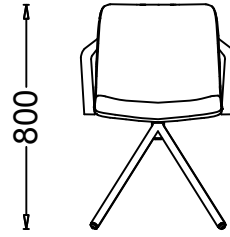

ACCESSORIES

Feet: The parts of the legs that contact the floor feature internal plastic caps made from hard polypropylene plastic.

USAGE AREA

The Best Pyramid Leg Waiting Chair is designed for offices, hospitals, schools, and new workspaces.

Material Catalog

BEST PYRAMID LEG WAITING CHAIR

DIMENSIONS

BRK228 - BEST PYRAMID LEG WAITING CHAIR (STATIC)
BRK228K - BEST PYRAMID LEG WAITING CHAIR (CHROME)

BRK229 - BEST PYRAMID LEG WAITING CHAIR WITH ARMREST (STATIC)
BRK229K - BEST PYRAMID LEG WAITING CHAIR WITH ARMREST (CHROME)