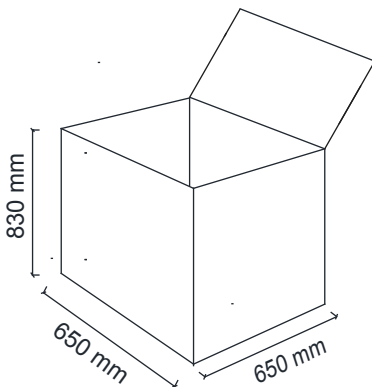

Material Catalog

BEST PYRAMID LEG WAITING CHAIR

DIMENSIONS

BRK228 - BEST PYRAMID LEG WAITING CHAIR (STATIC)
BRK228K - BEST PYRAMID LEG WAITING CHAIR (CHROME)

BRK229 - BEST PYRAMID LEG WAITING CHAIR WITH ARMREST (STATIC)
BRK229K - BEST PYRAMID LEG WAITING CHAIR WITH ARMREST (CHROME)

Box Dimensions

Ölçü birimi milimetredir.