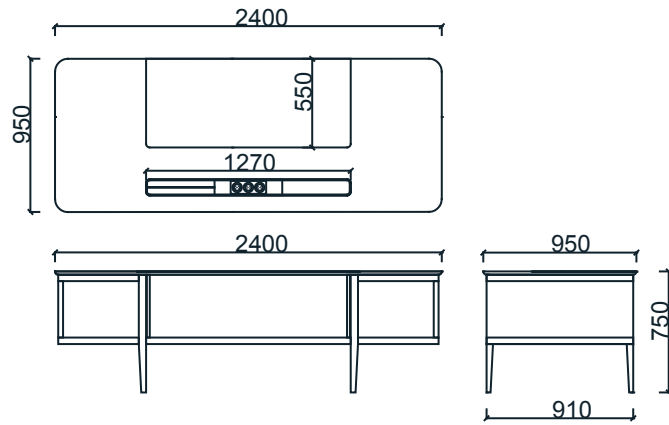

Material Catalog

DIMENSIONS

ARK EXECUTIVE GROUP

ARK24095 - ARK EXECUTIVE DESK

AKK24049 - ARK EXECUTIVE CONSOLE

Measurements are in millimeters.