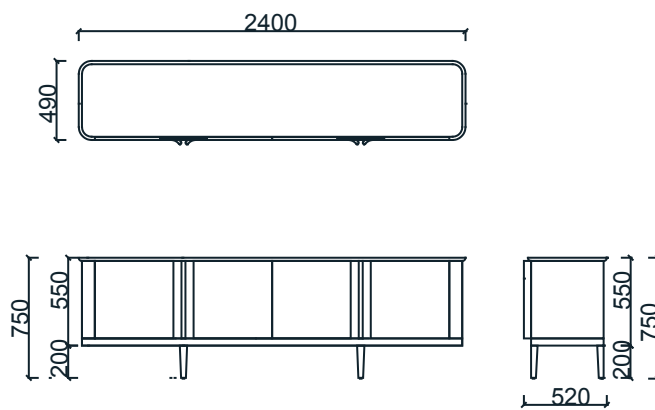

Material Catalog

DIMENSIONS

ARK EXECUTIVE GROUP

ARK24095 - ARK EXECUTIVE DESK

AKK24049 - ARK EXECUTIVE CONSOLE

Measurements are in millimeters.