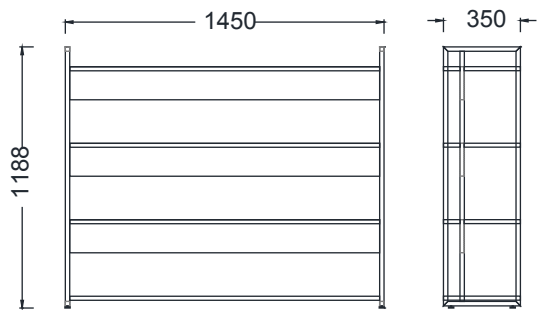

## DIMENSIONS

MK10384 - MILA WORKING BOOKSHELF 103x35x84h

MK103120 - MILA WORKING BOOKSHELF 103x35x120h

MK103154 - MILA WORKING BOOKSHELF 103x35x154h

MK103190 - MILA WORKING BOOKSHELF 103x35x190h

Measurements are in millimeters.

## DIMENSIONS

MKK14235 - MILA WORKING BOOKSHELF 142x35x120h

MK14135 - MILA WORKING BOOKSHELF 142x35x154h

MKK14035 - MILA WORKING BOOKSHELF 142x35x190h

MKD3326 - MILA BOOKSHELF CABINET 33x26x33h

Measurements are in millimeters.