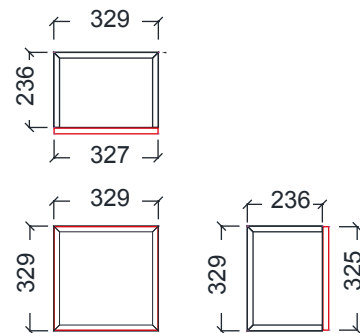

## DIMENSIONS

MK10384 - MILA WORKING BOOKSHELF 103x35x84h

MK103120 - MILA WORKING BOOKSHELF 103x35x120h

MK103154 - MILA WORKING BOOKSHELF 103x35x154h

MK103190 - MILA WORKING BOOKSHELF 103x35x190h

Measurements are in millimeters.

## DIMENSIONS

MKK14235 - MILA WORKING BOOKSHELF 142x35x120h

MK14135 - MILA WORKING BOOKSHELF 142x35x154h

MKK14035 - MILA WORKING BOOKSHELF 142x35x190h

MKD3326 - MILA BOOKSHELF CABINET 33x26x33h

Measurements are in millimeters.