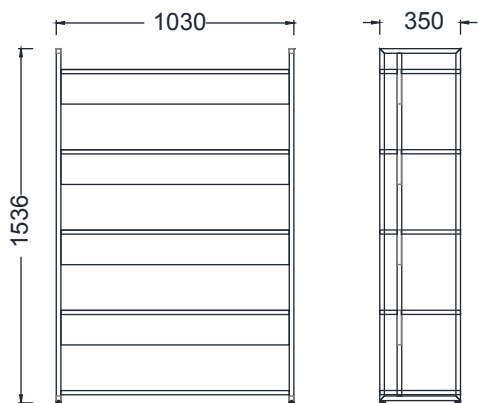

# MILA WORKING BOOKSHELVES

## DIMENSIONS

MK10384 - MILA WORKING BOOKSHELF 103x35x84h

MK103120 - MILA WORKING BOOKSHELF 103x35x120h

MK103154 - MILA WORKING BOOKSHELF 103x35x154h

MK103190 - MILA WORKING BOOKSHELF 103x35x190h

Measurements are in millimeters.

## DIMENSIONS

MKK14235 - MILA WORKING BOOKSHELF 142x35x120h

MK14135 - MILA WORKING BOOKSHELF 142x35x154h

MKK14035 - MILA WORKING BOOKSHELF 142x35x190h

MKD3326 - MILA BOOKSHELF CABINET 33x26x33h

Measurements are in millimeters.