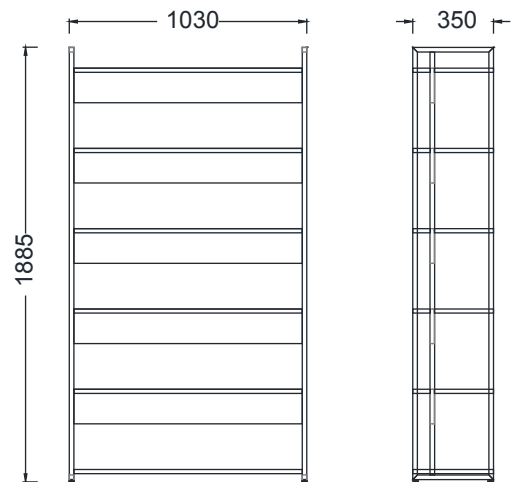

# MILA WORKING BOOKSHELVES

## DIMENSIONS

MK10384 - MILA WORKING BOOKSHELF 103x35x84h

MK103120 - MILA WORKING BOOKSHELF 103x35x120h

MK103154 - MILA WORKING BOOKSHELF 103x35x154h

MK103190 - MILA WORKING BOOKSHELF 103x35x190h

Measurements are in millimeters.

## DIMENSIONS

MKK14235 - MILA WORKING BOOKSHELF 142x35x120h

MK14135 - MILA WORKING BOOKSHELF 142x35x154h

MKK14035 - MILA WORKING BOOKSHELF 142x35x190h

MKD3326 - MILA BOOKSHELF CABINET 33x26x33h

Measurements are in millimeters.