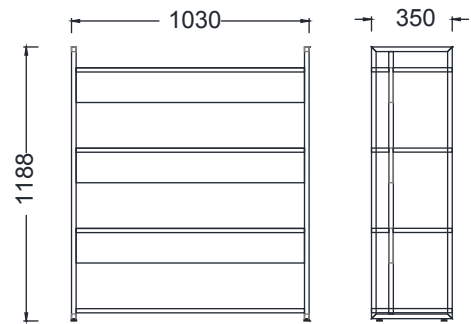

## DIMENSIONS

MK10384 - MILA WORKING BOOKSHELF 103x35x84h

MK103120 - MILA WORKING BOOKSHELF 103x35x120h

MK103154 - MILA WORKING BOOKSHELF 103x35x154h

MK103190 - MILA WORKING BOOKSHELF 103x35x190h

Measurements are in millimeters.