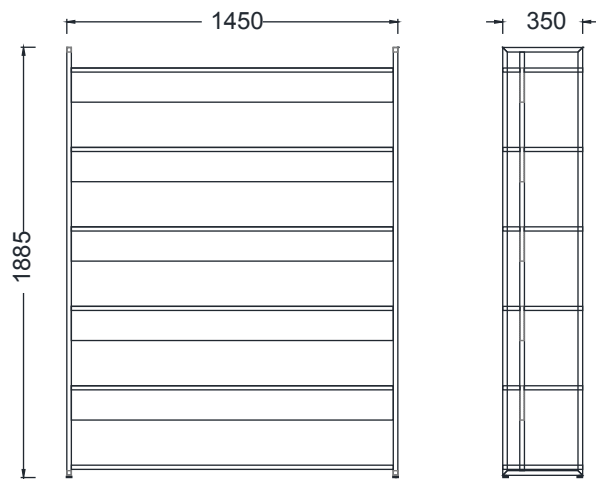

## DIMENSIONS

MK10384 - MILA WORKING BOOKSHELF 103x35x84h

MK103120 - MILA WORKING BOOKSHELF 103x35x120h

MK103154 - MILA WORKING BOOKSHELF 103x35x154h

MK103190 - MILA WORKING BOOKSHELF 103x35x190h

Measurements are in millimeters.

# MILA WORKING BOOKSHELVES

## DIMENSIONS

MKK14235 - MILA WORKING BOOKSHELF 142x35x120h

MK14135 - MILA WORKING BOOKSHELF 142x35x154h

MKK14035 - MILA WORKING BOOKSHELF 142x35x190h

MKD3326 - MILA BOOKSHELF CABINET 33x26x33h

Measurements are in millimeters.