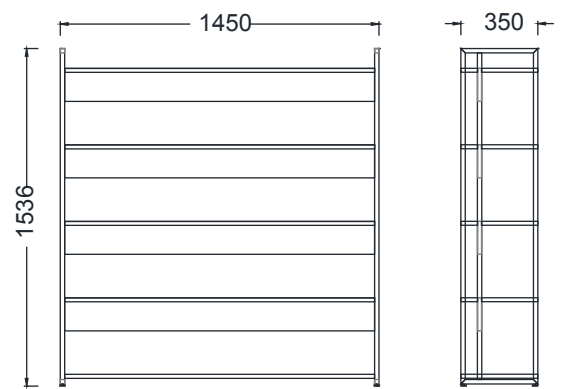

## DIMENSIONS

MK10384 - MILA WORKING BOOKSHELF 103x35x84h

MK103120 - MILA WORKING BOOKSHELF 103x35x120h

MK103154 - MILA WORKING BOOKSHELF 103x35x154h

MK103190 - MILA WORKING BOOKSHELF 103x35x190h

Measurements are in millimeters.

## DIMENSIONS

MKK14235 - MILA WORKING BOOKSHELF 142x35x120h

MK14135 - MILA WORKING BOOKSHELF 142x35x154h

MKK14035 - MILA WORKING BOOKSHELF 142x35x190h

MKD3326 - MILA BOOKSHELF CABINET 33x26x33h

Measurements are in millimeters.