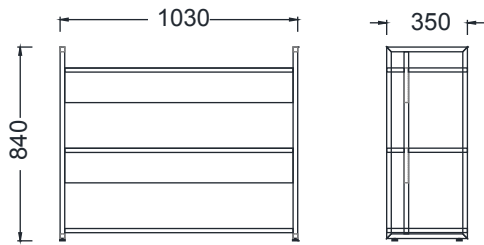

## DIMENSIONS

MK10384 - MILA WORKING BOOKSHELF 103x35x84h

MK103120 - MILA WORKING BOOKSHELF 103x35x120h

MK103154 - MILA WORKING BOOKSHELF 103x35x154h

MK103190 - MILA WORKING BOOKSHELF 103x35x190h

Measurements are in millimeters.