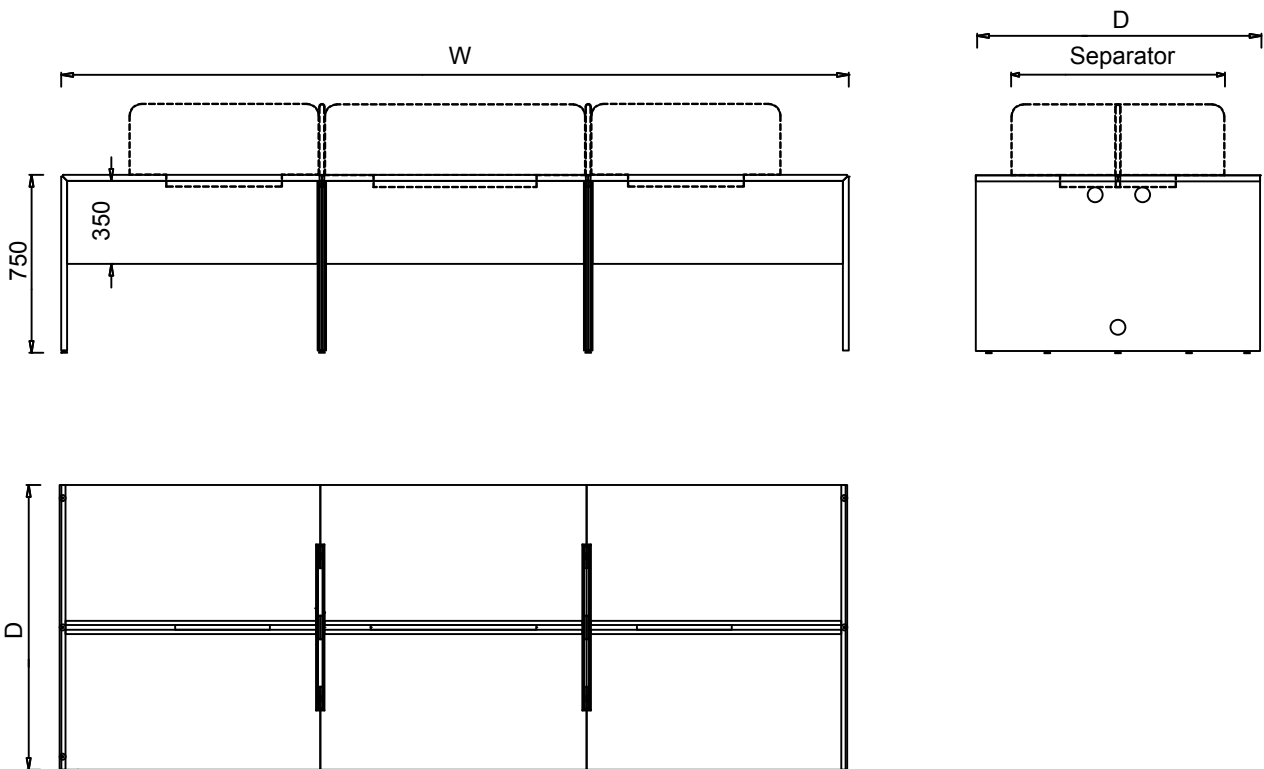

Material Catalog

BOLD WORKING GROUP (TWO-PERSON DESKS)

DIMENSIONS

DESK DIMENSIONS	Depth (D)	Width (W)	Height (H)	SEPARATOR DIMENSIONS
- BLD60110W2	1200 mm	1100 mm	750 mm	900 mm
- BLD60120W2	1200 mm	1200 mm	750 mm	1000 mm
- BLD70120W2	1400 mm	1200 mm	750 mm	1000 mm
- BLD70140W2	1400 mm	1400 mm	750 mm	1200 mm

Measurements are in millimeters.

BOLD WORKING GROUP (FOUR-PERSON DESKS)

DIMENSIONS

DESK DIMENSIONS	Depth (D)	Width (W)	Height (H)	SEPARATOR DIMENSIONS
- BLD60110W4	1200 mm	2200 mm	750 mm	900 mm
- BLD60120W4	1200 mm	2400 mm	750 mm	900 mm
- BLD70120W4	1400 mm	2400 mm	750 mm	1100 mm
- BLD70140W4	1400 mm	2770 mm	750 mm	1100 mm

Measurements are in millimeters.

BOLD WORKING GROUP (SIX-PERSON DESKS)

DIMENSIONS

DESK DIMENSIONS	Depth (D)	Width (W)	Height (H)	SEPARATOR DIMENSIONS
- BLD60110W6	1200 mm	3320 mm	750 mm	900 mm
- BLD60120W6	1200 mm	3620 mm	750 mm	900 mm
- BLD70120W6	1400 mm	3620 mm	750 mm	1100 mm
- BLD70140W6	1400 mm	4220 mm	750 mm	1100 mm

Measurements are in millimeters.