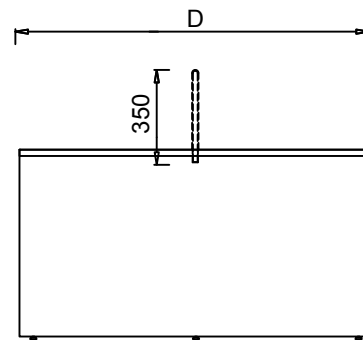

The separator is made from a melamine-coated particle board wooden frame, upholstered with foam and fabric.

ACCESSORIES

Feet: Height-adjustable bingo feet, made from hard polypropylene plastic with a 28 mm diameter, are used under the legs. Connections: The desk tops are connected using Minifix metal connection elements and plastic dowels. The 45-degree corner connection between the desk top and legs is made using the Lamello Clamex P Connection Fitting.

Material Catalog

BOLD WORKING GROUP (TWO-PERSON DESKS)

DIMENSIONS

DESK DIMENSIONS	Depth (D)	Width (W)	Height (H)	SEPARATOR DIMENSIONS
- BLD60110W2	1200 mm	1100 mm	750 mm	900 mm
- BLD60120W2	1200 mm	1200 mm	750 mm	1000 mm
- BLD70120W2	1400 mm	1200 mm	750 mm	1000 mm
- BLD70140W2	1400 mm	1400 mm	750 mm	1200 mm

Measurements are in millimeters.

BOLD WORKING GROUP (FOUR-PERSON DESKS)

DIMENSIONS

DESK DIMENSIONS	Depth (D)	Width (W)	Height (H)	SEPARATOR DIMENSIONS
- BLD60110W4	1200 mm	2200 mm	750 mm	900 mm
- BLD60120W4	1200 mm	2400 mm	750 mm	900 mm
- BLD70120W4	1400 mm	2400 mm	750 mm	1100 mm
- BLD70140W4	1400 mm	2770 mm	750 mm	1100 mm

Measurements are in millimeters.

BOLD WORKING GROUP (SIX-PERSON DESKS)

DIMENSIONS

DESK DIMENSIONS	Depth (D)	Width (W)	Height (H)	SEPARATOR DIMENSIONS
- BLD60110W6	1200 mm	3320 mm	750 mm	900 mm
- BLD60120W6	1200 mm	3620 mm	750 mm	900 mm
- BLD70120W6	1400 mm	3620 mm	750 mm	1100 mm
- BLD70140W6	1400 mm	4220 mm	750 mm	1100 mm