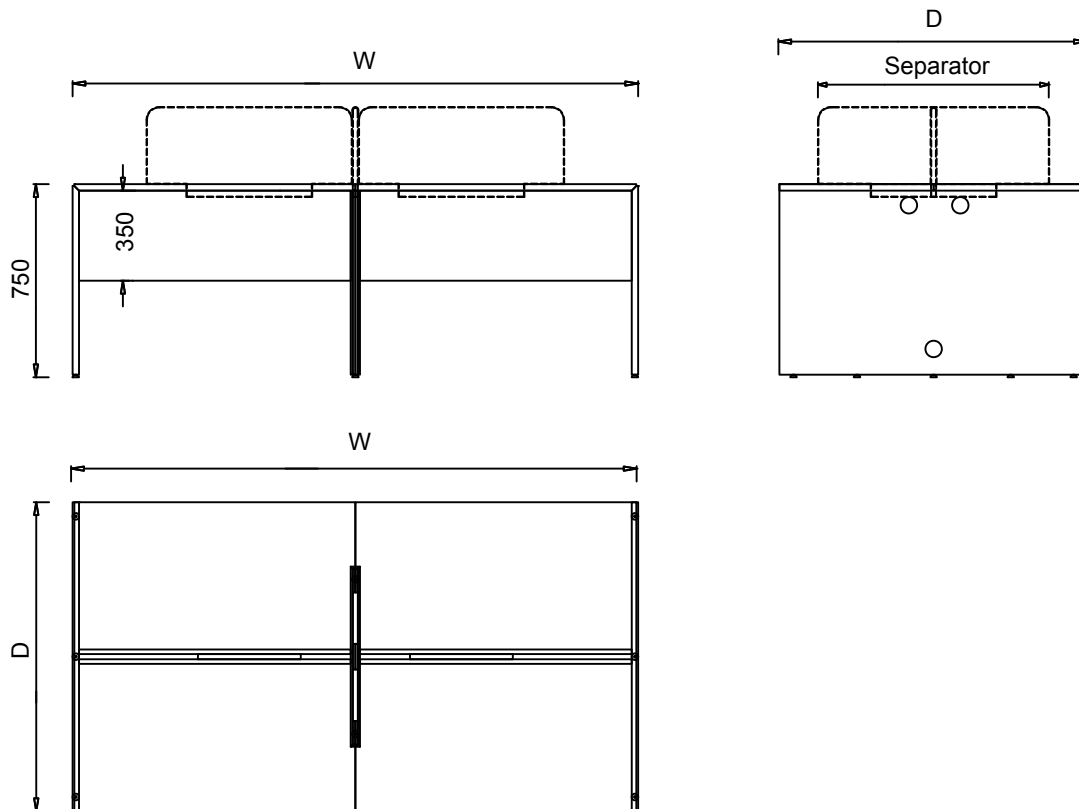

The separator is made from a melamine-coated particle board wooden frame, upholstered with foam and fabric.

ACCESSORIES

Feet: Height-adjustable bingo feet, made from hard polypropylene plastic with a 28 mm diameter, are used under the legs. Connections: The desk tops are connected using Minifix metal connection elements and plastic dowels. The 45-degree corner connection between the desk top and legs is made using the Lamello Clamex P Connection Fitting.

Material Catalog

BOLD WORKING GROUP (TWO-PERSON DESKS)

DIMENSIONS

DESK DIMENSIONS	Depth (D)	Width (W)	Height (H)	SEPARATOR DIMENSIONS
- BLD60110W2	1200 mm	1100 mm	750 mm	900 mm
- BLD60120W2	1200 mm	1200 mm	750 mm	1000 mm
- BLD70120W2	1400 mm	1200 mm	750 mm	1000 mm
- BLD70140W2	1400 mm	1400 mm	750 mm	1200 mm

Measurements are in millimeters.

BOLD WORKING GROUP (FOUR-PERSON DESKS)

DIMENSIONS

DESK DIMENSIONS	Depth (D)	Width (W)	Height (H)	SEPARATOR DIMENSIONS
- BLD60110W4	1200 mm	2200 mm	750 mm	900 mm
- BLD60120W4	1200 mm	2400 mm	750 mm	900 mm
- BLD70120W4	1400 mm	2400 mm	750 mm	1100 mm
- BLD70140W4	1400 mm	2770 mm	750 mm	1100 mm

Measurements are in millimeters.

BOLD WORKING GROUP (SIX-PERSON DESKS)

DIMENSIONS

DESK DIMENSIONS	Depth (D)	Width (W)	Height (H)	SEPARATOR DIMENSIONS
- BLD60110W6	1200 mm	3320 mm	750 mm	900 mm
- BLD60120W6	1200 mm	3620 mm	750 mm	900 mm
- BLD70120W6	1400 mm	3620 mm	750 mm	1100 mm
- BLD70140W6	1400 mm	4220 mm	750 mm	1100 mm