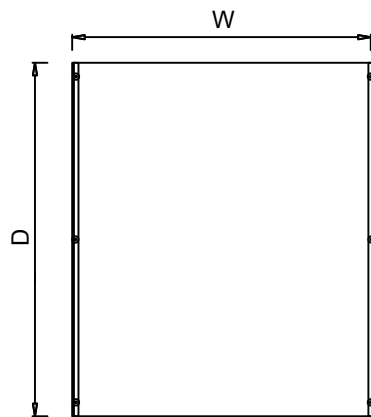

The separator is made from a melamine-coated particle board wooden frame, upholstered with foam and fabric.

ACCESSORIES

Feet: Height-adjustable bingo feet, made from hard polypropylene plastic with a 28 mm diameter, are used under the legs. Connections: The desk tops are connected using Minifix metal connection elements and plastic dowels. The 45-degree corner connection between the desk top and legs is made using the Lamello Clamex P Connection Fitting.

Material Catalog

BOLD WORKING GROUP (TWO-PERSON DESKS)

DIMENSIONS

DESK DIMENSIONS	Depth (D)	Width (W)	Height (H)	SEPARATOR DIMENSIONS
- BLD60110W2	1200 mm	1100 mm	750 mm	900 mm
- BLD60120W2	1200 mm	1200 mm	750 mm	1000 mm
- BLD70120W2	1400 mm	1200 mm	750 mm	1000 mm
- BLD70140W2	1400 mm	1400 mm	750 mm	1200 mm

Measurements are in millimeters.

BOLD WORKING GROUP (FOUR-PERSON DESKS)

DIMENSIONS

DESK DIMENSIONS	Depth (D)	Width (W)	Height (H)	SEPARATOR DIMENSIONS
- BLD60110W4	1200 mm	2200 mm	750 mm	900 mm
- BLD60120W4	1200 mm	2400 mm	750 mm	900 mm
- BLD70120W4	1400 mm	2400 mm	750 mm	1100 mm
- BLD70140W4	1400 mm	2770 mm	750 mm	1100 mm

Measurements are in millimeters.

BOLD WORKING GROUP (SIX-PERSON DESKS)

DIMENSIONS

DESK DIMENSIONS	Depth (D)	Width (W)	Height (H)	SEPARATOR DIMENSIONS
- BLD60110W6	1200 mm	3320 mm	750 mm	900 mm
- BLD60120W6	1200 mm	3620 mm	750 mm	900 mm
- BLD70120W6	1400 mm	3620 mm	750 mm	1100 mm
- BLD70140W6	1400 mm	4220 mm	750 mm	1100 mm