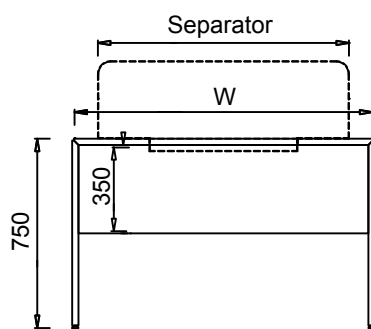

The separator is made from a melamine-coated particle board wooden frame, upholstered with foam and fabric.

ACCESSORIES

Feet: Height-adjustable bingo feet, made from hard polypropylene plastic with a 28 mm diameter, are used under the legs. Connections: The desk tops are connected using Minifix metal connection elements and plastic dowels. The 45-degree corner connection between the desk top and legs is made using the Lamello Clamex P Connection Fitting.

Material Catalog

BOLD WORKING GROUP (TWO-PERSON DESKS)

DIMENSIONS

DESK DIMENSIONS	Depth (D)	Width (W)	Height (H)	SEPARATOR DIMENSIONS
- BLD60110W2	1200 mm	1100 mm	750 mm	900 mm
- BLD60120W2	1200 mm	1200 mm	750 mm	1000 mm
- BLD70120W2	1400 mm	1200 mm	750 mm	1000 mm
- BLD70140W2	1400 mm	1400 mm	750 mm	1200 mm

Measurements are in millimeters.

BOLD WORKING GROUP (FOUR-PERSON DESKS)

DIMENSIONS

DESK DIMENSIONS	Depth (D)	Width (W)	Height (H)	SEPARATOR DIMENSIONS
- BLD60110W4	1200 mm	2200 mm	750 mm	900 mm
- BLD60120W4	1200 mm	2400 mm	750 mm	900 mm
- BLD70120W4	1400 mm	2400 mm	750 mm	1100 mm
- BLD70140W4	1400 mm	2770 mm	750 mm	1100 mm

Measurements are in millimeters.

BOLD WORKING GROUP (SIX-PERSON DESKS)

DIMENSIONS

DESK DIMENSIONS	Depth (D)	Width (W)	Height (H)	SEPARATOR DIMENSIONS
- BLD60110W6	1200 mm	3320 mm	750 mm	900 mm
- BLD60120W6	1200 mm	3620 mm	750 mm	900 mm
- BLD70120W6	1400 mm	3620 mm	750 mm	1100 mm
- BLD70140W6	1400 mm	4220 mm	750 mm	1100 mm