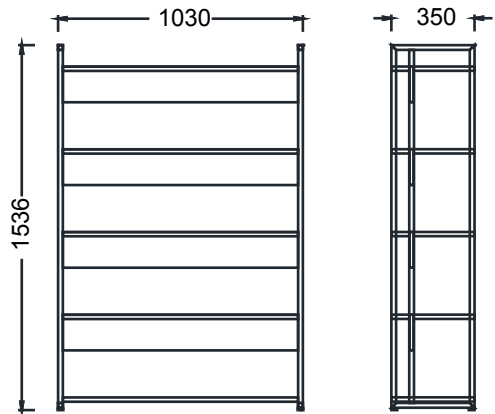

MATERIAL LIBRARY

Zivella; you can access the wood, metal, fabric, and faux leather library using the QR code below.

Material Catalog

DIMENSIONS

MILA STORAGE GROUP

MK10384 - MILA WORKBOOK SHELF 103x35x84h

MK103120 - MILA WORKBOOK SHELF 103x35x120h

MK103154 - MILA WORKBOOK SHELF 103x35x154h

MK103190 - MILA WORKBOOK SHELF 103x35x190h

Measurements are in millimeters.

DIMENSIONS

MILA STORAGE GROUP

MKK14035 - MILA WORKBOOK SHELF 142x35x190h

MKK14135 - MILA WORKBOOK SHELF 142x35x154h

MK14235 - MILA WORKBOOK SHELF 142x35x120h

Measurements are in millimeters.