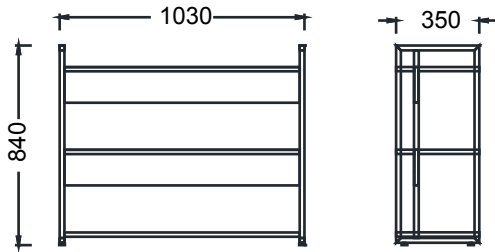

MATERIAL LIBRARY

Zivella; you can access the wood, metal, fabric, and faux leather library using the QR code below.

Material Catalog

DIMENSIONS

MILA STORAGE GROUP

MK10384 - MILA WORKBOOK SHELF 103x35x84h

MK103120 - MILA WORKBOOK SHELF 103x35x120h

MK103154 - MILA WORKBOOK SHELF 103x35x154h

MK103190 - MILA WORKBOOK SHELF 103x35x190h

Measurements are in millimeters.

DIMENSIONS

MILA STORAGE GROUP

MKK14035 - MILA WORKBOOK SHELF 142x35x190h

MKK14135 - MILA WORKBOOK SHELF 142x35x154h