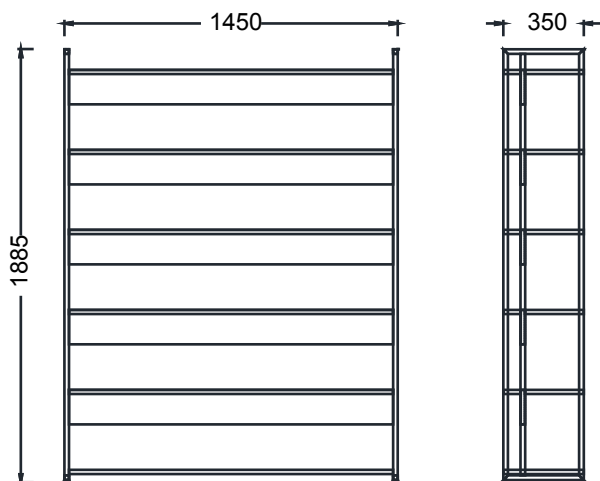

MATERIAL LIBRARY

Zivella; you can access the wood, metal, fabric, and faux leather library using the QR code below.

Material Catalog

DIMENSIONS

MILA STORAGE GROUP

MK10384 - MILA WORKBOOK SHELF 103x35x84h

MK103120 - MILA WORKBOOK SHELF 103x35x120h

MK103154 - MILA WORKBOOK SHELF 103x35x154h

MK103190 - MILA WORKBOOK SHELF 103x35x190h

Measurements are in millimeters.

DIMENSIONS

MILA STORAGE GROUP

MKK14035 - MILA WORKBOOK SHELF 142x35x190h

MKK14135 - MILA WORKBOOK SHELF 142x35x154h

MK14235 - MILA WORKBOOK SHELF 142x35x120h

Measurements are in millimeters.