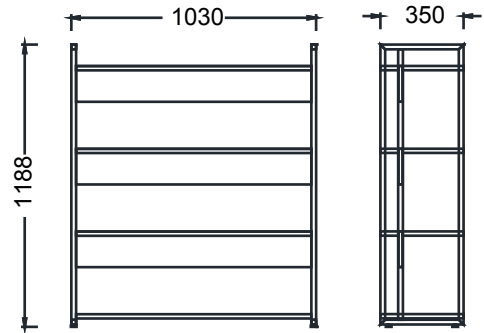

MATERIAL LIBRARY

Zivella; you can access the wood, metal, fabric, and faux leather library using the QR code below.

Material Catalog

DIMENSIONS

MILA STORAGE GROUP

MK10384 - MILA WORKBOOK SHELF 103x35x84h

MK103120 - MILA WORKBOOK SHELF 103x35x120h

MK103154 - MILA WORKBOOK SHELF 103x35x154h

MK103190 - MILA WORKBOOK SHELF 103x35x190h

Measurements are in millimeters.

DIMENSIONS

MILA STORAGE GROUP

MKK14035 - MILA WORKBOOK SHELF 142x35x190h

MKK14135 - MILA WORKBOOK SHELF 142x35x154h

MK14235 - MILA WORKBOOK SHELF 142x35x120h

Measurements are in millimeters.