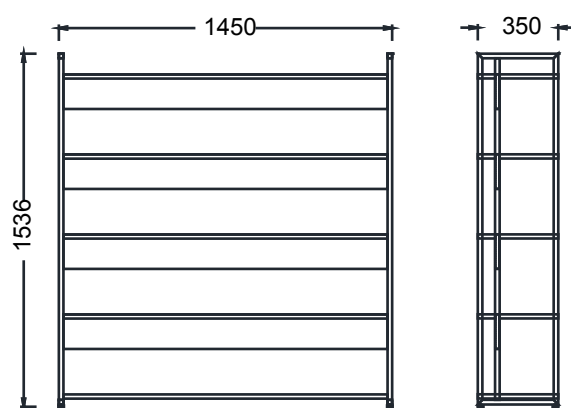

MATERIAL LIBRARY

Zivella; you can access the wood, metal, fabric, and faux leather library using the QR code below.

Material Catalog

DIMENSIONS

MILA STORAGE GROUP

MK10384 - MILA WORKBOOK SHELF 103x35x84h

MK103120 - MILA WORKBOOK SHELF 103x35x120h

MK103154 - MILA WORKBOOK SHELF 103x35x154h

MK103190 - MILA WORKBOOK SHELF 103x35x190h

Measurements are in millimeters.

DIMENSIONS

MILA STORAGE GROUP

MKK14035 - MILA WORKBOOK SHELF 142x35x190h

MKK14135 - MILA WORKBOOK SHELF 142x35x154h

MK14235 - MILA WORKBOOK SHELF 142x35x120h

Measurements are in millimeters.