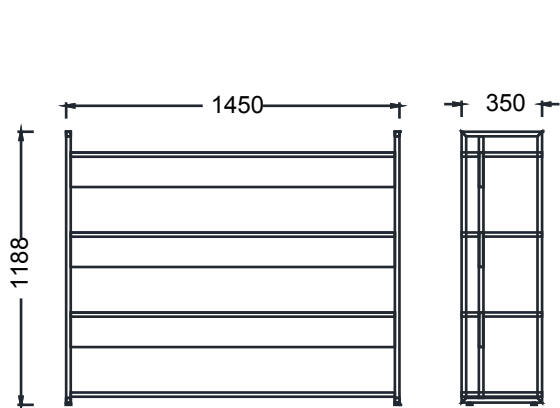

MATERIAL LIBRARY

Zivella; you can access the wood, metal, fabric, and faux leather library using the QR code below.

Material Catalog

DIMENSIONS

MILA STORAGE GROUP

MK10384 - MILA WORKBOOK SHELF 103x35x84h

MK103120 - MILA WORKBOOK SHELF 103x35x120h

MK103154 - MILA WORKBOOK SHELF 103x35x154h

MK103190 - MILA WORKBOOK SHELF 103x35x190h

Measurements are in millimeters.

DIMENSIONS

MILA STORAGE GROUP

MKK14035 - MILA WORKBOOK SHELF 142x35x190h

MKK14135 - MILA WORKBOOK SHELF 142x35x154h

MK14235 - MILA WORKBOOK SHELF 142x35x120h

Measurements are in millimeters.