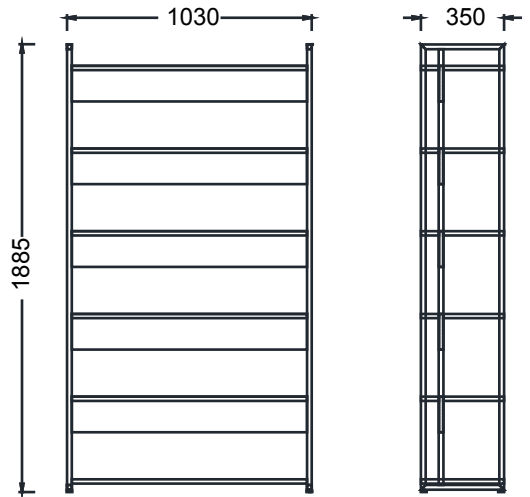

MATERIAL LIBRARY

Zivella; you can access the wood, metal, fabric, and faux leather library using the QR code below.

Material Catalog

DIMENSIONS

MILA STORAGE GROUP

MK10384 - MILA WORKBOOK SHELF 103x35x84h

MK103120 - MILA WORKBOOK SHELF 103x35x120h

MK103154 - MILA WORKBOOK SHELF 103x35x154h

MK103190 - MILA WORKBOOK SHELF 103x35x190h

Measurements are in millimeters.

DIMENSIONS

MILA STORAGE GROUP

MKK14035 - MILA WORKBOOK SHELF 142x35x190h

MKK14135 - MILA WORKBOOK SHELF 142x35x154h

MK14235 - MILA WORKBOOK SHELF 142x35x120h

Measurements are in millimeters.