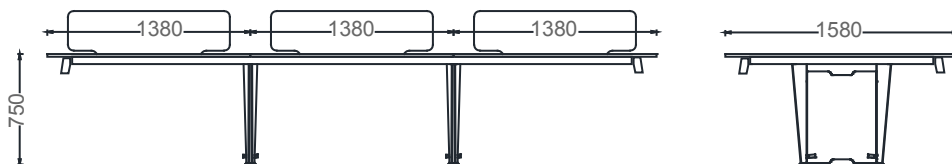

MEO70160W4 - MIO FOUR-PERSON SIDE-UNIT WORKSTATION 70x160

Measurements are in millimeters.

MIO SIX-PERSON FOUR-LEGGED WORKSTATIONS

DIMENSIONS

M4O70120W6 - MIO SIX-PERSON WORKSTATION 70x120

M4O70140W6 - MIO SIX-PERSON WORKSTATION 70x140

M4O80140W6 - MIO SIX-PERSON WORKSTATION 80x140

Measurements are in millimeters.

MIO SIX-PERSON SIDE-UNIT LEGGED WORKSTATIONS

DIMENSIONS

M4O70120W6 - MIO SIX-PERSON SIDE-UNIT WORKSTATION 70x120

M4O70140W6 - MIO SIX-PERSON SIDE-UNIT WORKSTATION 70x140

M4O80140W6 - MIO SIX-PERSON SIDE-UNIT WORKSTATION 80x140

Measurements are in millimeters.