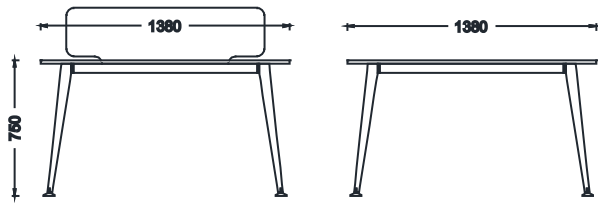

MATERIAL LIBRARY

Zivella; you can access the wood, metal, fabric, and faux leather library using the QR code below.

Material Catalog

MIO TWO-PERSON FOUR-LEGGED WORKSTATIONS

DIMENSIONS

M4070120W2 - MIO TWO-PERSON WORKSTATION 70x120

M4080140W2 - MIO TWO-PERSON WORKSTATION 80 x140

M4070140W2 - MIO TWO-PERSON WORKSTATION 70x140

M4070160W2 - MIO TWO-PERSON WORKSTATION 70 x160

M4080160W2 - MIO TWO-PERSON WORKSTATION 80 x160

Measurements are in millimeters.