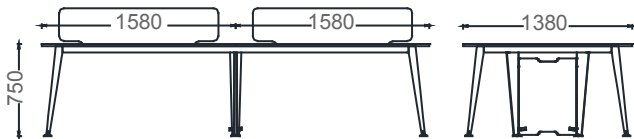

MIO TWO-PERSON SIDE-UNIT LEGGED WORKSTATIONS

DIMENSIONS

MEO70140W2 - MIO TWO-PERSON SIDE-UNIT WORKSTATION 70x140

MEO80140W2 - MIO TWO-PERSON SIDE-UNIT WORKSTATION 80x140

MEO70160W2 - MIO TWO-PERSON SIDE-UNIT WORKSTATION 70x160

MEO80160W2 - MIO TWO-PERSON SIDE-UNIT WORKSTATION 80x160

Measurements are in millimeters.

MIO FOUR-PERSON FOUR-LEGGED WORKSTATIONS

DIMENSIONS

M4O70120W4 - MIO FOUR-PERSON WORKSTATION 70x120

M4O80140W4 - MIO FOUR-PERSON WORKSTATION 80x140

M4O70140W4 - MIO FOUR-PERSON WORKSTATION 70x140

M4O80160W4 - MIO FOUR-PERSON WORKSTATION 80x160

M4O70160W4 - MIO FOUR-PERSON WORKSTATION 70x160

Measurements are in millimeters.

MIO FOUR-PERSON SIDE-UNIT LEGGED WORKSTATIONS