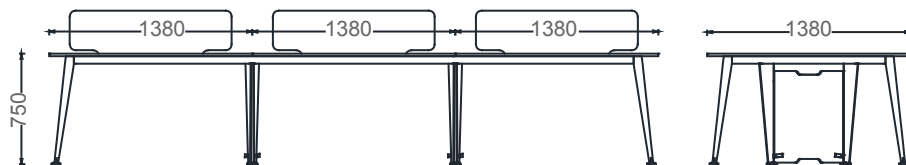

DIMENSIONS

MEO70120W4 - MIO FOUR-PERSON SIDE-UNIT WORKSTATION 70x120

MEO80140W4 - MIO FOUR-PERSON SIDE-UNIT WORKSTATION 80x140

MEO70140W4 - MIO FOUR-PERSON SIDE-UNIT WORKSTATION 70x140

MEO80160W4 - MIO FOUR-PERSON SIDE-UNIT WORKSTATION 80x160

MEO70160W4 - MIO FOUR-PERSON SIDE-UNIT WORKSTATION 70x160

Measurements are in millimeters.

MIO SIX-PERSON FOUR-LEGGED WORKSTATIONS

DIMENSIONS

M4O70120W6 - MIO SIX-PERSON WORKSTATION 70x120

M4O70140W6 - MIO SIX-PERSON WORKSTATION 70x140

M4O80140W6 - MIO SIX-PERSON WORKSTATION 80x140

Measurements are in millimeters.

MIO SIX-PERSON SIDE-UNIT LEGGED WORKSTATIONS

DIMENSIONS

M4O70120W6 - MIO SIX-PERSON SIDE-UNIT WORKSTATION 70x120

M4O70140W6 - MIO SIX-PERSON SIDE-UNIT WORKSTATION 70x140