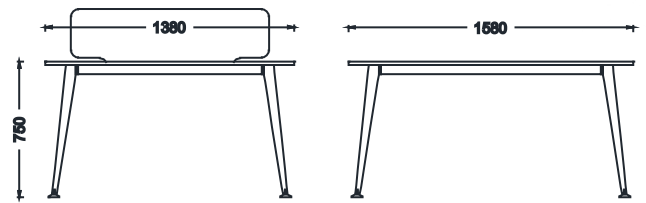

MATERIAL LIBRARY

Zivella; you can access the wood, metal, fabric, and faux leather library using the QR code below.

Material Catalog

MIO TWO-PERSON FOUR-LEGGED WORKSTATIONS

DIMENSIONS

M4070120W2 - MIO TWO-PERSON WORKSTATION 70x120

M4080140W2 - MIO TWO-PERSON WORKSTATION 80 x140

M4070140W2 - MIO TWO-PERSON WORKSTATION 70x140

M4070160W2 - MIO TWO-PERSON WORKSTATION 70 x160

M4080160W2 - MIO TWO-PERSON WORKSTATION 80 x160

Measurements are in millimeters.