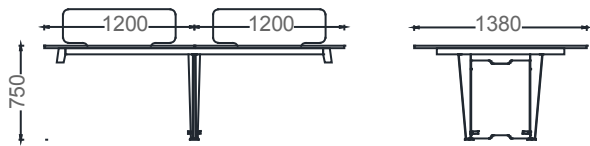

MEO80160W2 - MIO TWO-PERSON SIDE-UNIT WORKSTATION 80x160

Measurements are in millimeters.

MIO FOUR-PERSON FOUR-LEGGED WORKSTATIONS

DIMENSIONS

M4O70120W4 - MIO FOUR-PERSON WORKSTATION 70x120

M4O80140W4 - MIO FOUR-PERSON WORKSTATION 80x140

M4O70140W4 - MIO FOUR-PERSON WORKSTATION 70x140

M4O80160W4 - MIO FOUR-PERSON WORKSTATION 80x160

M4O70160W4 - MIO FOUR-PERSON WORKSTATION 70x160

Measurements are in millimeters.

MIO FOUR-PERSON SIDE-UNIT LEGGED WORKSTATIONS

DIMENSIONS

MEO70120W4 - MIO FOUR-PERSON SIDE-UNIT WORKSTATION 70x120

MEO80140W4 - MIO FOUR-PERSON SIDE-UNIT WORKSTATION 80x140

MEO70140W4 - MIO FOUR-PERSON SIDE-UNIT WORKSTATION 70x140

MEO80160W4 - MIO FOUR-PERSON SIDE-UNIT WORKSTATION 80x160