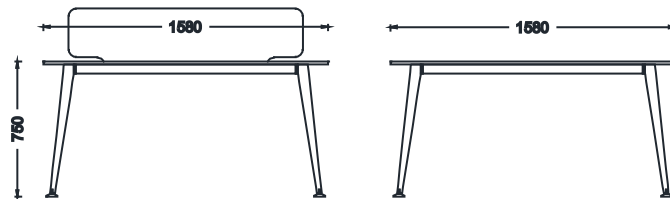

MATERIAL LIBRARY

Zivella; you can access the wood, metal, fabric, and faux leather library using the QR code below.

Material Catalog

MIO TWO-PERSON FOUR-LEGGED WORKSTATIONS

DIMENSIONS

M4070120W2 - MIO TWO-PERSON WORKSTATION 70x120

M4080140W2 - MIO TWO-PERSON WORKSTATION 80 x140

M4070140W2 - MIO TWO-PERSON WORKSTATION 70x140

M4070160W2 - MIO TWO-PERSON WORKSTATION 70 x160

M4080160W2 - MIO TWO-PERSON WORKSTATION 80 x160

Measurements are in millimeters.