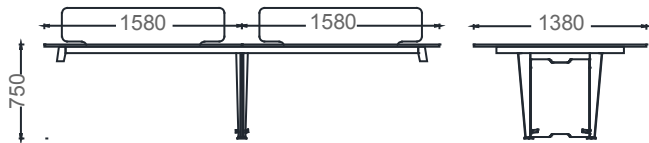

M4O70140W4 - MIO FOUR-PERSON WORKSTATION 70x140

M4O80160W4 - MIO FOUR-PERSON WORKSTATION 80x160

M4O70160W4 - MIO FOUR-PERSON WORKSTATION 70x160

Measurements are in millimeters.

MIO FOUR-PERSON SIDE-UNIT LEGGED WORKSTATIONS

DIMENSIONS

MEO70120W4 - MIO FOUR-PERSON SIDE-UNIT WORKSTATION 70x120

MEO80140W4 - MIO FOUR-PERSON SIDE-UNIT WORKSTATION 80x140

MEO70140W4 - MIO FOUR-PERSON SIDE-UNIT WORKSTATION 70x140

MEO80160W4 - MIO FOUR-PERSON SIDE-UNIT WORKSTATION 80x160

MEO70160W4 - MIO FOUR-PERSON SIDE-UNIT WORKSTATION 70x160

Measurements are in millimeters.

MIO SIX-PERSON FOUR-LEGGED WORKSTATIONS

DIMENSIONS

M4O70120W6 - MIO SIX-PERSON WORKSTATION 70x120

M4O70140W6 - MIO SIX-PERSON WORKSTATION 70x140