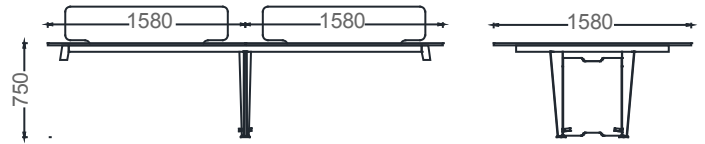

DIMENSIONS

MEO70120W4 - MIO FOUR-PERSON SIDE-UNIT WORKSTATION 70x120

MEO80140W4 - MIO FOUR-PERSON SIDE-UNIT WORKSTATION 80x140

MEO70140W4 - MIO FOUR-PERSON SIDE-UNIT WORKSTATION 70x140

MEO80160W4 - MIO FOUR-PERSON SIDE-UNIT WORKSTATION 80x160

MEO70160W4 - MIO FOUR-PERSON SIDE-UNIT WORKSTATION 70x160

Measurements are in millimeters.

MIO SIX-PERSON FOUR-LEGGED WORKSTATIONS

DIMENSIONS

M4O70120W6 - MIO SIX-PERSON WORKSTATION 70x120

M4O70140W6 - MIO SIX-PERSON WORKSTATION 70x140