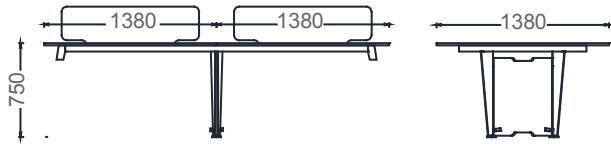

MEO80160W2 - MIO TWO-PERSON SIDE-UNIT WORKSTATION 80x160

Measurements are in millimeters.

MIO FOUR-PERSON FOUR-LEGGED WORKSTATIONS

DIMENSIONS

M4O70120W4 - MIO FOUR-PERSON WORKSTATION 70x120

M4O80140W4 - MIO FOUR-PERSON WORKSTATION 80x140

M4O70140W4 - MIO FOUR-PERSON WORKSTATION 70x140

M4O80160W4 - MIO FOUR-PERSON WORKSTATION 80x160

M4O70160W4 - MIO FOUR-PERSON WORKSTATION 70x160

Measurements are in millimeters.

MIO FOUR-PERSON SIDE-UNIT LEGGED WORKSTATIONS

DIMENSIONS

MEO70120W4 - MIO FOUR-PERSON SIDE-UNIT WORKSTATION 70x120

MEO80140W4 - MIO FOUR-PERSON SIDE-UNIT WORKSTATION 80x140

MEO70140W4 - MIO FOUR-PERSON SIDE-UNIT WORKSTATION 70x140

MEO80160W4 - MIO FOUR-PERSON SIDE-UNIT WORKSTATION 80x160