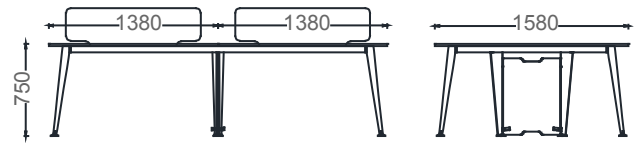

MIO TWO-PERSON SIDE-UNIT LEGGED WORKSTATIONS

DIMENSIONS

MEO70140W2 - MIO TWO-PERSON SIDE-UNIT WORKSTATION 70x140

MEO80140W2 - MIO TWO-PERSON SIDE-UNIT WORKSTATION 80x140

MEO70160W2 - MIO TWO-PERSON SIDE-UNIT WORKSTATION 70x160

MEO80160W2 - MIO TWO-PERSON SIDE-UNIT WORKSTATION 80x160

Measurements are in millimeters.

MIO FOUR-PERSON FOUR-LEGGED WORKSTATIONS

DIMENSIONS

M4O70120W4 - MIO FOUR-PERSON WORKSTATION 70x120

M4O80140W4 - MIO FOUR-PERSON WORKSTATION 80x140

M4O70140W4 - MIO FOUR-PERSON WORKSTATION 70x140

M4O80160W4 - MIO FOUR-PERSON WORKSTATION 80x160

M4O70160W4 - MIO FOUR-PERSON WORKSTATION 70x160

Measurements are in millimeters.

MIO FOUR-PERSON SIDE-UNIT LEGGED WORKSTATIONS

DIMENSIONS

MEO70120W4 - MIO FOUR-PERSON SIDE-UNIT WORKSTATION 70x120

MEO80140W4 - MIO FOUR-PERSON SIDE-UNIT WORKSTATION 80x140

MEO70140W4 - MIO FOUR-PERSON SIDE-UNIT WORKSTATION 70x140

MEO80160W4 - MIO FOUR-PERSON SIDE-UNIT WORKSTATION 80x160