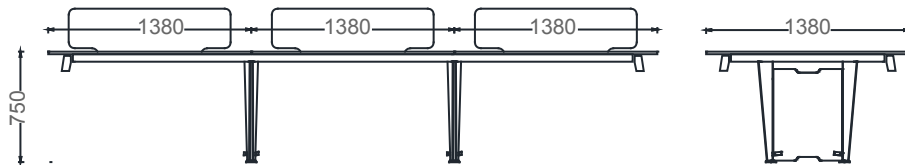

M4O80140W6 - MIO SIX-PERSON WORKSTATION 80x140

Measurements are in millimeters.

MIO SIX-PERSON SIDE-UNIT LEGGED WORKSTATIONS

DIMENSIONS

M4O70120W6 - MIO SIX-PERSON SIDE-UNIT WORKSTATION 70x120

M4O70140W6 - MIO SIX-PERSON SIDE-UNIT WORKSTATION 70x140

M4O80140W6 - MIO SIX-PERSON SIDE-UNIT WORKSTATION 80x140

Measurements are in millimeters.