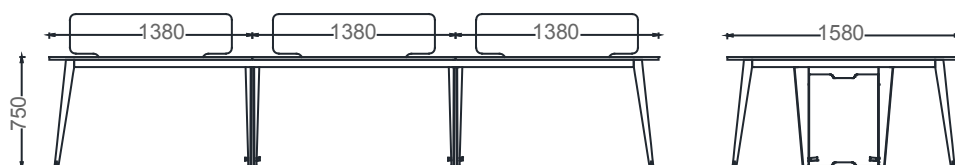

DIMENSIONS

MEO70120W4 - MIO FOUR-PERSON SIDE-UNIT WORKSTATION 70x120

MEO80140W4 - MIO FOUR-PERSON SIDE-UNIT WORKSTATION 80x140

MEO70140W4 - MIO FOUR-PERSON SIDE-UNIT WORKSTATION 70x140

MEO80160W4 - MIO FOUR-PERSON SIDE-UNIT WORKSTATION 80x160

MEO70160W4 - MIO FOUR-PERSON SIDE-UNIT WORKSTATION 70x160

Measurements are in millimeters.

MIO SIX-PERSON FOUR-LEGGED WORKSTATIONS

DIMENSIONS

M4O70120W6 - MIO SIX-PERSON WORKSTATION 70x120

M4O70140W6 - MIO SIX-PERSON WORKSTATION 70x140

M4O80140W6 - MIO SIX-PERSON WORKSTATION 80x140

Measurements are in millimeters.

MIO SIX-PERSON SIDE-UNIT LEGGED WORKSTATIONS

DIMENSIONS

M4O70120W6 - MIO SIX-PERSON SIDE-UNIT WORKSTATION 70x120

M4O70140W6 - MIO SIX-PERSON SIDE-UNIT WORKSTATION 70x140

M4O80140W6 - MIO SIX-PERSON SIDE-UNIT WORKSTATION 80x140

Measurements are in millimeters.