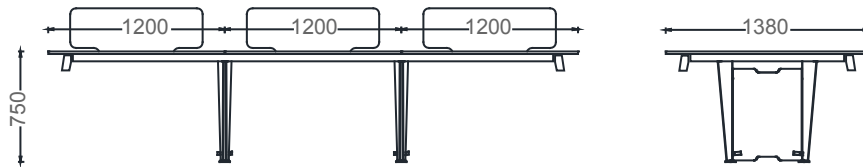

DIMENSIONS

MEO70120W4 - MIO FOUR-PERSON SIDE-UNIT WORKSTATION 70x120

MEO80140W4 - MIO FOUR-PERSON SIDE-UNIT WORKSTATION 80x140

MEO70140W4 - MIO FOUR-PERSON SIDE-UNIT WORKSTATION 70x140

MEO80160W4 - MIO FOUR-PERSON SIDE-UNIT WORKSTATION 80x160

MEO70160W4 - MIO FOUR-PERSON SIDE-UNIT WORKSTATION 70x160

Measurements are in millimeters.

MIO SIX-PERSON FOUR-LEGGED WORKSTATIONS

DIMENSIONS

M4O70120W6 - MIO SIX-PERSON WORKSTATION 70x120

M4O70140W6 - MIO SIX-PERSON WORKSTATION 70x140

M4O80140W6 - MIO SIX-PERSON WORKSTATION 80x140

Measurements are in millimeters.

MIO SIX-PERSON SIDE-UNIT LEGGED WORKSTATIONS

DIMENSIONS

M4O70120W6 - MIO SIX-PERSON SIDE-UNIT WORKSTATION 70x120

M4O70140W6 - MIO SIX-PERSON SIDE-UNIT WORKSTATION 70x140