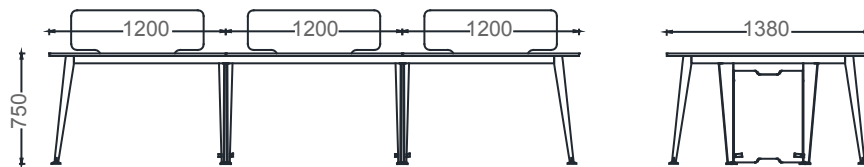

M4O70140W4 - MIO FOUR-PERSON WORKSTATION 70x140

M4O80160W4 - MIO FOUR-PERSON WORKSTATION 80x160

M4O70160W4 - MIO FOUR-PERSON WORKSTATION 70x160

Measurements are in millimeters.

MIO FOUR-PERSON SIDE-UNIT LEGGED WORKSTATIONS

DIMENSIONS

MEO70120W4 - MIO FOUR-PERSON SIDE-UNIT WORKSTATION 70x120

MEO80140W4 - MIO FOUR-PERSON SIDE-UNIT WORKSTATION 80x140

MEO70140W4 - MIO FOUR-PERSON SIDE-UNIT WORKSTATION 70x140

MEO80160W4 - MIO FOUR-PERSON SIDE-UNIT WORKSTATION 80x160

MEO70160W4 - MIO FOUR-PERSON SIDE-UNIT WORKSTATION 70x160

Measurements are in millimeters.

MIO SIX-PERSON FOUR-LEGGED WORKSTATIONS

DIMENSIONS

M4O70120W6 - MIO SIX-PERSON WORKSTATION 70x120

M4O70140W6 - MIO SIX-PERSON WORKSTATION 70x140