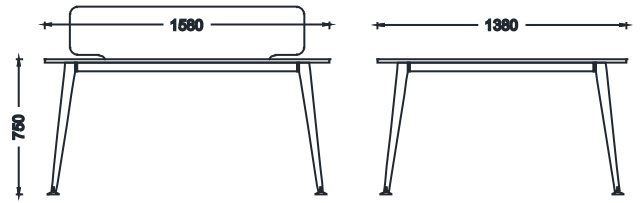

MATERIAL LIBRARY

Zivella; you can access the wood, metal, fabric, and faux leather library using the QR code below.

Material Catalog

MIO TWO-PERSON FOUR-LEGGED WORKSTATIONS

DIMENSIONS

M4070120W2 - MIO TWO-PERSON WORKSTATION 70x120

M4080140W2 - MIO TWO-PERSON WORKSTATION 80 x140

M4070140W2 - MIO TWO-PERSON WORKSTATION 70x140

M4070160W2 - MIO TWO-PERSON WORKSTATION 70 x160

M4080160W2 - MIO TWO-PERSON WORKSTATION 80 x160

Measurements are in millimeters.