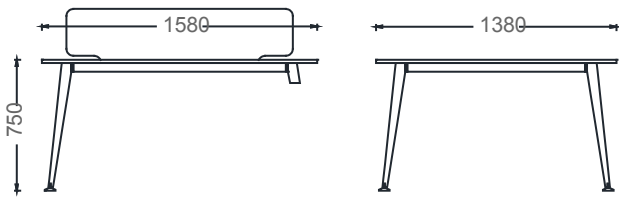

M4080140W2 - MIO TWO-PERSON WORKSTATION 80 x140

M4070140W2 - MIO TWO-PERSON WORKSTATION 70x140

M4070160W2 - MIO TWO-PERSON WORKSTATION 70 x160

M4080160W2 - MIO TWO-PERSON WORKSTATION 80 x160

Measurements are in millimeters.

MIO TWO-PERSON SIDE-UNIT LEGGED WORKSTATIONS

DIMENSIONS

MEO70140W2 - MIO TWO-PERSON SIDE-UNIT WORKSTATION 70x140

MEO80140W2 - MIO TWO-PERSON SIDE-UNIT WORKSTATION 80x140

MEO70160W2 - MIO TWO-PERSON SIDE-UNIT WORKSTATION 70x160

MEO80160W2 - MIO TWO-PERSON SIDE-UNIT WORKSTATION 80x160

Measurements are in millimeters.

MIO FOUR-PERSON FOUR-LEGGED WORKSTATIONS

DIMENSIONS

M4O70120W4 - MIO FOUR-PERSON WORKSTATION 70x120

M4O80140W4 - MIO FOUR-PERSON WORKSTATION 80x140