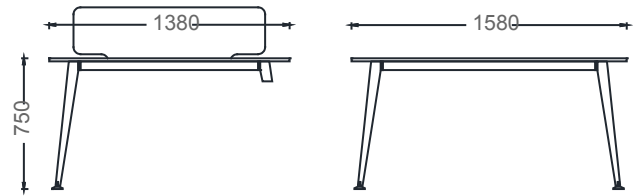

M4080140W2 - MIO TWO-PERSON WORKSTATION 80 x140

M4070140W2 - MIO TWO-PERSON WORKSTATION 70x140

M4070160W2 - MIO TWO-PERSON WORKSTATION 70 x160

M4080160W2 - MIO TWO-PERSON WORKSTATION 80 x160

Measurements are in millimeters.

MIO TWO-PERSON SIDE-UNIT LEGGED WORKSTATIONS

DIMENSIONS

MEO70140W2 - MIO TWO-PERSON SIDE-UNIT WORKSTATION 70x140

MEO80140W2 - MIO TWO-PERSON SIDE-UNIT WORKSTATION 80x140

MEO70160W2 - MIO TWO-PERSON SIDE-UNIT WORKSTATION 70x160

MEO80160W2 - MIO TWO-PERSON SIDE-UNIT WORKSTATION 80x160

Measurements are in millimeters.

MIO FOUR-PERSON FOUR-LEGGED WORKSTATIONS

DIMENSIONS

M4O70120W4 - MIO FOUR-PERSON WORKSTATION 70x120

M4O80140W4 - MIO FOUR-PERSON WORKSTATION 80x140