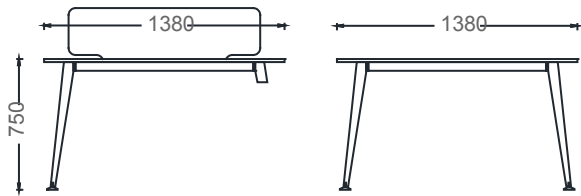

M4080140W2 - MIO TWO-PERSON WORKSTATION 80 x140

M4070140W2 - MIO TWO-PERSON WORKSTATION 70x140

M4070160W2 - MIO TWO-PERSON WORKSTATION 70 x160

M4080160W2 - MIO TWO-PERSON WORKSTATION 80 x160

Measurements are in millimeters.

MIO TWO-PERSON SIDE-UNIT LEGGED WORKSTATIONS

DIMENSIONS

MEO70140W2 - MIO TWO-PERSON SIDE-UNIT WORKSTATION 70x140

MEO80140W2 - MIO TWO-PERSON SIDE-UNIT WORKSTATION 80x140

MEO70160W2 - MIO TWO-PERSON SIDE-UNIT WORKSTATION 70x160

MEO80160W2 - MIO TWO-PERSON SIDE-UNIT WORKSTATION 80x160

Measurements are in millimeters.

MIO FOUR-PERSON FOUR-LEGGED WORKSTATIONS

DIMENSIONS

M4O70120W4 - MIO FOUR-PERSON WORKSTATION 70x120

M4O80140W4 - MIO FOUR-PERSON WORKSTATION 80x140