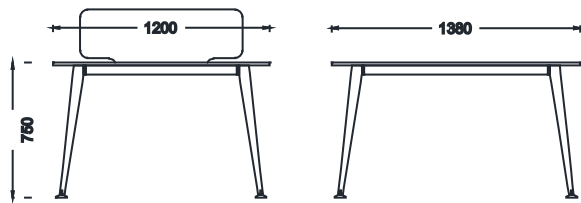

MATERIAL LIBRARY

Zivella; you can access the wood, metal, fabric, and faux leather library using the QR code below.

Material Catalog

MIO TWO-PERSON FOUR-LEGGED WORKSTATIONS

DIMENSIONS

M4070120W2 - MIO TWO-PERSON WORKSTATION 70x120

M4080140W2 - MIO TWO-PERSON WORKSTATION 80 x140

M4070140W2 - MIO TWO-PERSON WORKSTATION 70x140

M4070160W2 - MIO TWO-PERSON WORKSTATION 70 x160

M4080160W2 - MIO TWO-PERSON WORKSTATION 80 x160

Measurements are in millimeters.