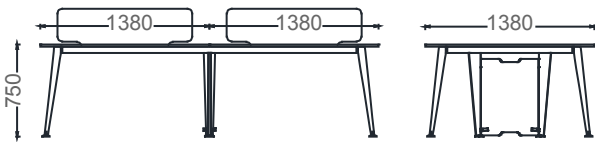

MIO TWO-PERSON SIDE-UNIT LEGGED WORKSTATIONS

DIMENSIONS

MEO70140W2 - MIO TWO-PERSON SIDE-UNIT WORKSTATION 70x140

MEO80140W2 - MIO TWO-PERSON SIDE-UNIT WORKSTATION 80x140

MEO70160W2 - MIO TWO-PERSON SIDE-UNIT WORKSTATION 70x160

MEO80160W2 - MIO TWO-PERSON SIDE-UNIT WORKSTATION 80x160

Measurements are in millimeters.

MIO FOUR-PERSON FOUR-LEGGED WORKSTATIONS

DIMENSIONS

M4O70120W4 - MIO FOUR-PERSON WORKSTATION 70x120

M4O80140W4 - MIO FOUR-PERSON WORKSTATION 80x140

M4O70140W4 - MIO FOUR-PERSON WORKSTATION 70x140

M4O80160W4 - MIO FOUR-PERSON WORKSTATION 80x160

M4O70160W4 - MIO FOUR-PERSON WORKSTATION 70x160

Measurements are in millimeters.

MIO FOUR-PERSON SIDE-UNIT LEGGED WORKSTATIONS

DIMENSIONS

MEO70120W4 - MIO FOUR-PERSON SIDE-UNIT WORKSTATION 70x120

MEO80140W4 - MIO FOUR-PERSON SIDE-UNIT WORKSTATION 80x140

MEO70140W4 - MIO FOUR-PERSON SIDE-UNIT WORKSTATION 70x140

MEO80160W4 - MIO FOUR-PERSON SIDE-UNIT WORKSTATION 80x160