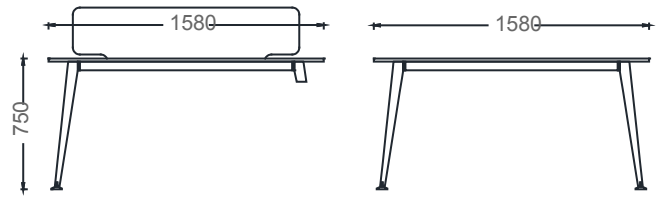

M4080140W2 - MIO TWO-PERSON WORKSTATION 80 x140

M4070140W2 - MIO TWO-PERSON WORKSTATION 70x140

M4070160W2 - MIO TWO-PERSON WORKSTATION 70 x160

M4080160W2 - MIO TWO-PERSON WORKSTATION 80 x160

Measurements are in millimeters.

MIO TWO-PERSON SIDE-UNIT LEGGED WORKSTATIONS

DIMENSIONS

MEO70140W2 - MIO TWO-PERSON SIDE-UNIT WORKSTATION 70x140

MEO80140W2 - MIO TWO-PERSON SIDE-UNIT WORKSTATION 80x140

MEO70160W2 - MIO TWO-PERSON SIDE-UNIT WORKSTATION 70x160

MEO80160W2 - MIO TWO-PERSON SIDE-UNIT WORKSTATION 80x160

Measurements are in millimeters.

MIO FOUR-PERSON FOUR-LEGGED WORKSTATIONS

DIMENSIONS

M4O70120W4 - MIO FOUR-PERSON WORKSTATION 70x120

M4O80140W4 - MIO FOUR-PERSON WORKSTATION 80x140