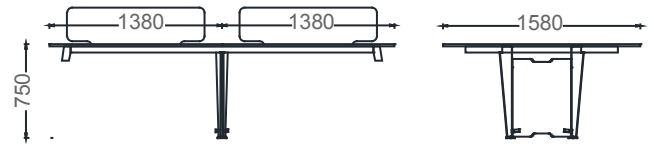

MEO80160W2 - MIO TWO-PERSON SIDE-UNIT WORKSTATION 80x160

Measurements are in millimeters.

MIO FOUR-PERSON FOUR-LEGGED WORKSTATIONS

DIMENSIONS

M4O70120W4 - MIO FOUR-PERSON WORKSTATION 70x120

M4O80140W4 - MIO FOUR-PERSON WORKSTATION 80x140

M4O70140W4 - MIO FOUR-PERSON WORKSTATION 70x140

M4O80160W4 - MIO FOUR-PERSON WORKSTATION 80x160

M4O70160W4 - MIO FOUR-PERSON WORKSTATION 70x160

Measurements are in millimeters.

MIO FOUR-PERSON SIDE-UNIT LEGGED WORKSTATIONS

DIMENSIONS

MEO70120W4 - MIO FOUR-PERSON SIDE-UNIT WORKSTATION 70x120

MEO80140W4 - MIO FOUR-PERSON SIDE-UNIT WORKSTATION 80x140

MEO70140W4 - MIO FOUR-PERSON SIDE-UNIT WORKSTATION 70x140

MEO80160W4 - MIO FOUR-PERSON SIDE-UNIT WORKSTATION 80x160