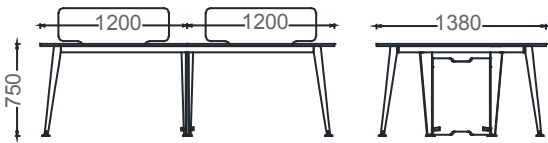

M4080140W2 - MIO TWO-PERSON WORKSTATION 80 x140

M4070140W2 - MIO TWO-PERSON WORKSTATION 70x140

M4070160W2 - MIO TWO-PERSON WORKSTATION 70 x160

M4080160W2 - MIO TWO-PERSON WORKSTATION 80 x160

Measurements are in millimeters.

MIO TWO-PERSON SIDE-UNIT LEGGED WORKSTATIONS

DIMENSIONS

MEO70140W2 - MIO TWO-PERSON SIDE-UNIT WORKSTATION 70x140

MEO80140W2 - MIO TWO-PERSON SIDE-UNIT WORKSTATION 80x140

MEO70160W2 - MIO TWO-PERSON SIDE-UNIT WORKSTATION 70x160

MEO80160W2 - MIO TWO-PERSON SIDE-UNIT WORKSTATION 80x160

Measurements are in millimeters.

MIO FOUR-PERSON FOUR-LEGGED WORKSTATIONS

DIMENSIONS

M4O70120W4 - MIO FOUR-PERSON WORKSTATION 70x120

M4O80140W4 - MIO FOUR-PERSON WORKSTATION 80x140