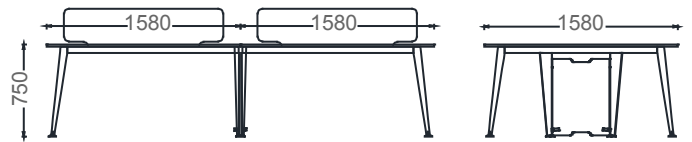

MIO TWO-PERSON SIDE-UNIT LEGGED WORKSTATIONS

DIMENSIONS

MEO70140W2 - MIO TWO-PERSON SIDE-UNIT WORKSTATION 70x140

MEO80140W2 - MIO TWO-PERSON SIDE-UNIT WORKSTATION 80x140

MEO70160W2 - MIO TWO-PERSON SIDE-UNIT WORKSTATION 70x160

MEO80160W2 - MIO TWO-PERSON SIDE-UNIT WORKSTATION 80x160

Measurements are in millimeters.

MIO FOUR-PERSON FOUR-LEGGED WORKSTATIONS

DIMENSIONS

M4O70120W4 - MIO FOUR-PERSON WORKSTATION 70x120

M4O80140W4 - MIO FOUR-PERSON WORKSTATION 80x140

M4O70140W4 - MIO FOUR-PERSON WORKSTATION 70x140

M4O80160W4 - MIO FOUR-PERSON WORKSTATION 80x160

M4O70160W4 - MIO FOUR-PERSON WORKSTATION 70x160

Measurements are in millimeters.

MIO FOUR-PERSON SIDE-UNIT LEGGED WORKSTATIONS

DIMENSIONS

MEO70120W4 - MIO FOUR-PERSON SIDE-UNIT WORKSTATION 70x120

MEO80140W4 - MIO FOUR-PERSON SIDE-UNIT WORKSTATION 80x140

MEO70140W4 - MIO FOUR-PERSON SIDE-UNIT WORKSTATION 70x140

MEO80160W4 - MIO FOUR-PERSON SIDE-UNIT WORKSTATION 80x160