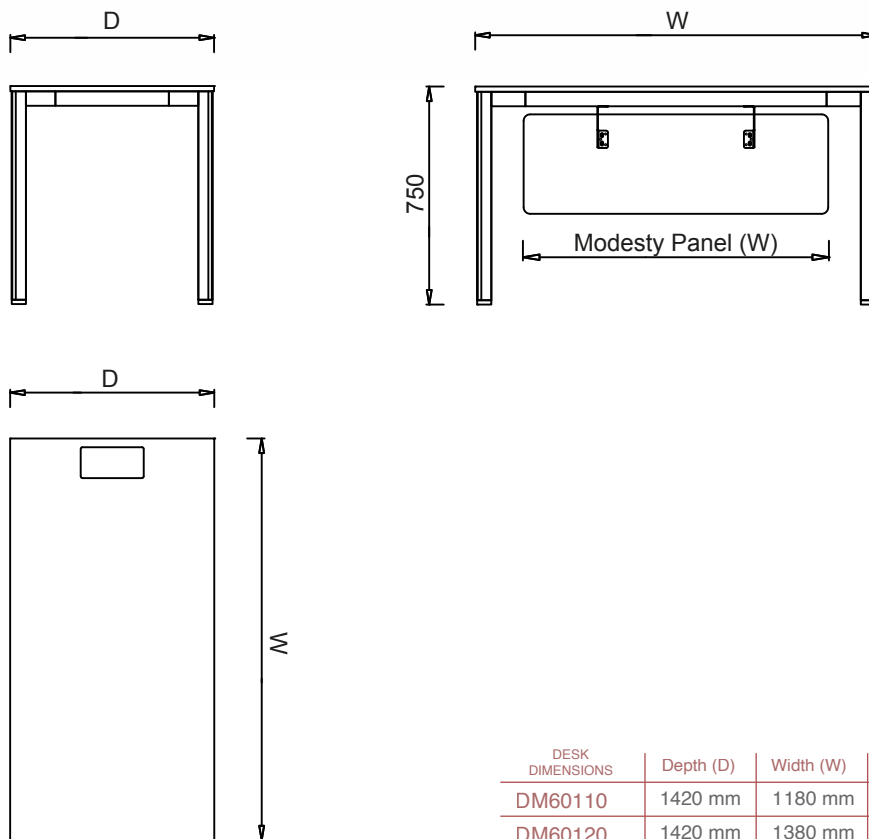

Frame: The metal frame is made from 50x30x1.5 mm DKP metal box profiles.

The welded connection pieces on the metal frame are made from 3 mm thick DKP steel, produced using CNC bending, with dimensions of 44x25 mm.

MATERIAL LIBRARY

Zivella; you can access the wood, metal, fabric, and faux leather library using the QR code below.

Material Catalog

CARGO SINGLE DESKS

DIMENSIONS

DESK DIMENSIONS	Depth (D)	Width (W)	Height (H)
DM60110	1420 mm	1180 mm	750 mm
DM60120	1420 mm	1380 mm	750 mm
DM70120	1420 mm	1580 mm	750 mm
DM70140	1420 mm	1580 mm	750 mm
DM70160	1420 mm	1580 mm	750 mm
DM80140	1420 mm	1580 mm	750 mm
DM80160	1420 mm	1580 mm	750 mm

MODESTY PANEL DIMENSIONS	Depth (D)	Width (W)	Height (H)
DMP110M	20 mm	800 mm	300 mm
DMP120M	20 mm	900 mm	300 mm
DMP140M	20 mm	1100 mm	300 mm
DMP160M	20 mm	1300 mm	300 mm

Modesty panels are produced separately and are optional.

Measurements are in millimeters.